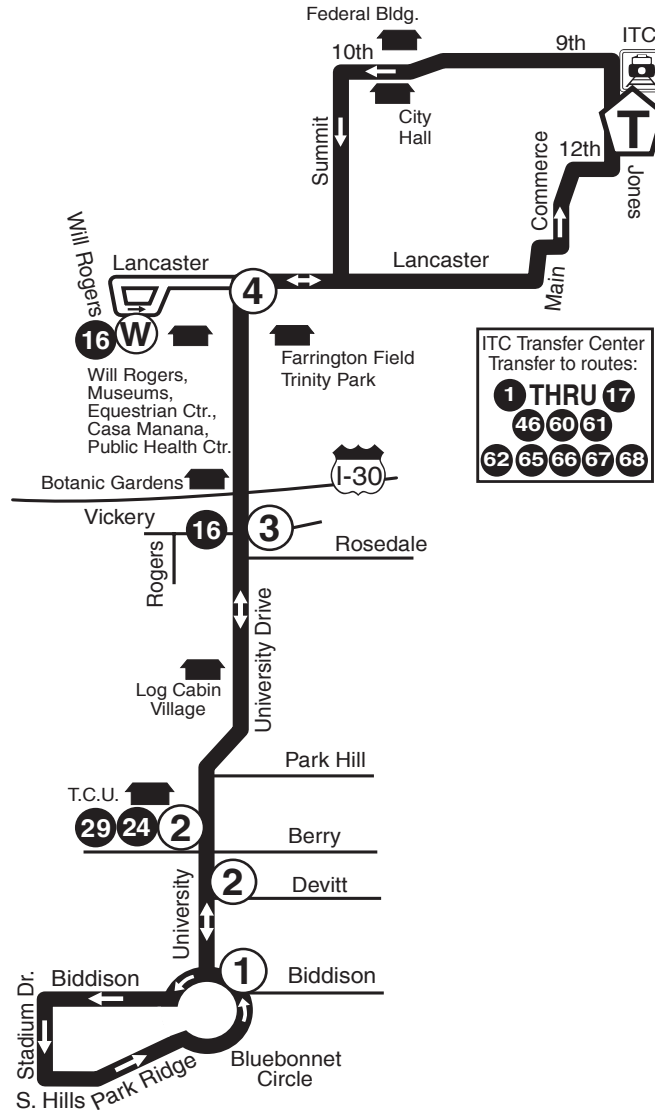

## Route 7 University

**T** Transfer Center  
Timed transfers with fixed routes and/or Rider Request

**2** Timepoint, bus at this point at times listed in timetable

**24** May TRANSFER to route #s shown here

## FROM DOWNTOWN WEEKDAY -AM & PM

Buses leave these timepoints at times listed below:

T	④	③	②	①
ITC Station	University & Lancaster	University & Vickery	University & Berry	Bluebonnet & Biddison
6:15	6:26	6:31	6:38	6:43
6:45	6:56	7:01	7:08	7:13
7:15	7:26	7:31	7:38	7:43
7:45	7:56	8:01	8:08	8:13
8:15	8:26	8:31	8:38	8:43
8:45	8:56	9:01	9:08	9:13
8:45	8:56	9:01	9:08	9:13
9:15	9:26	9:31	9:38	9:43
9:45	9:56	10:01	10:08	10:13
10:15	10:26	10:31	10:38	10:43
10:45	10:56	11:01	11:08	11:13
11:15	11:26	11:31	11:38	11:43
11:45	11:56	12:01	12:08	12:13
12:15	12:26	12:31	12:38	12:43
12:45	12:56	1:01	1:08	1:13
1:15	1:26	1:31	1:38	1:43
1:45	1:56	2:01	2:08	2:13
2:15	2:26	2:31	2:38	2:43
2:45	2:56	3:01	3:08	3:13
3:15	3:26	3:31	3:38	3:43
3:45	3:56	4:01	4:08	4:13
4:15	4:26	4:31	4:38	4:43
4:45	4:56	5:01	5:08	5:13
5:15	5:26	5:31	5:38	5:43
5:45	5:56	6:01	6:08	6:13
6:15	6:26	6:31	6:38	6:43
6:45	6:56	7:01	7:08	7:13
7:15	7:26	7:31	7:38	7:43
7:45	7:56	8:01	8:08	8:13
8:15	8:26	8:31	8:38	8:43
8:45	8:56	9:01	9:08	9:13
9:15	9:26	9:31	9:38	9:43
9:45	9:56	10:01	10:08	10:13
10:15	10:26	10:31	10:38	10:43