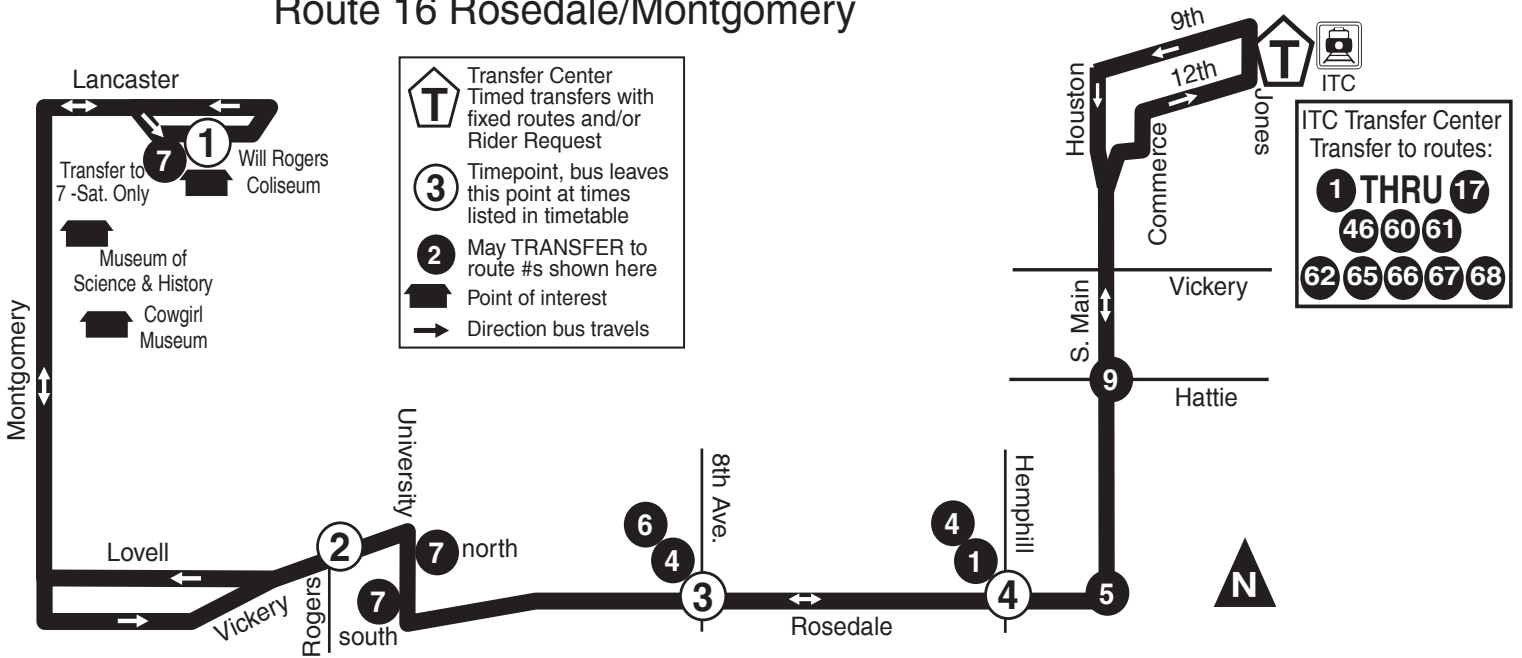

Transfer Rules:

No back-tracking along a route you've already traveled. *Example:* If you are traveling along Lancaster going **East** on one bus, transferring will not allow you to travel **West** along the **same part** of Lancaster even if it's a different bus.

TRANSFERS TO ROUTES

1 - 2 - 3 - 4 - 5 - 6 - 7 - 9 - 10 - 11 - 12 - 14
15 - 17 - 24 - 46 - 60 - 61 - 62 - 65 - 66
67 - 68

215-8600

FOR CUSTOMER SERVICE
<http://www.the-t.com>

TLC 10/05/2008

Route 16 Rosedale/Montgomery

TO DOWNTOWN WEEKDAY -AM & PM

Buses leave these timepoints at times listed below:

①	②	③	④	T
Will Rogers Turnaround	Vickery & Rogers	Rosedale & 8th Ave	Rosedale & Hemphill	ITC Station
5:45	5:56	6:03	6:06	6:15
6:45	6:56	7:03	7:06	7:15
7:45	7:56	8:03	8:06	8:15
8:45	8:56	9:03	9:06	9:15
9:45	9:56	10:03	10:06	10:15
10:45	10:56	11:03	11:06	11:15
11:45	11:56	12:03	12:06	12:15
12:45	12:56	1:03	1:06	1:15
2:45	2:56	3:03	3:06	3:15
3:45	3:56	4:03	4:06	4:15
4:45	4:56	5:03	5:06	5:15
5:45	5:56	6:03	6:06	6:15
6:45	6:56	7:03	7:06	7:15
7:45	7:56	8:03	8:06	8:15
8:45	8:56	9:03	9:06	9:15

FROM DOWNTOWN WEEKDAY -AM & PM

Buses leave these timepoints at times listed below:

T	④	③	②	①
ITC Station	Rosedale & Hemphill	Rosedale & 8th Ave	Vickery & Rogers	Will Rogers Turnaround
6:15	6:24	6:27	6:34	6:45
7:15	7:24	7:27	7:34	7:45
8:15	8:24	8:27	8:34	8:45
9:15	9:24	9:27	9:34	9:45
10:15	10:24	10:27	10:34	10:45
11:15	11:24	11:27	11:34	11:45
12:15	12:24	12:27	12:34	12:45
1:15	1:24	1:27	1:34	1:45
2:15	2:24	2:27	2:34	2:45
3:15	3:24	3:27	3:34	3:45
4:15	4:24	4:27	4:34	4:45
5:15	5:24	5:27	5:34	5:45
6:15	6:24	6:27	6:34	6:45
7:15	7:24	7:27	7:34	7:45
8:15	8:24	8:27	8:34	8:45
9:15	9:24	9:27	9:34	9:45