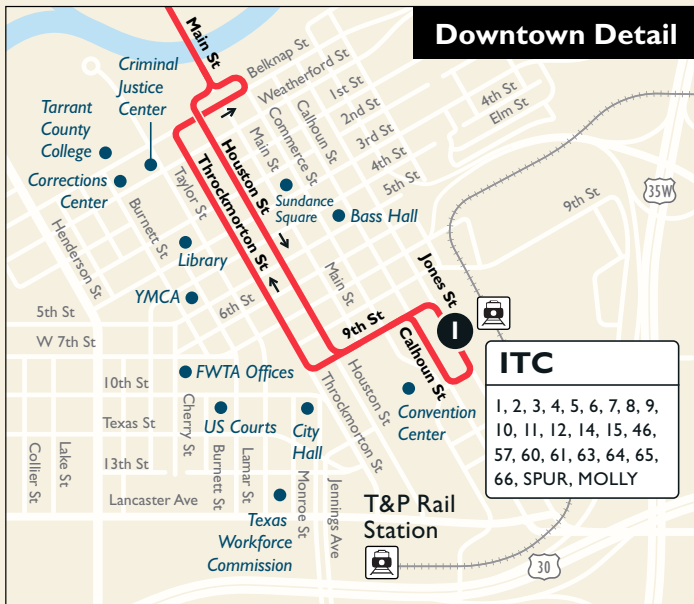

15

Stockyards / North Main

Map Key

- Route Line
- # Scheduled timepoint
- # Transfer Center
- # Transfer to other buses
- Trinity Railway Express

Effective
April 9, 2017

Burnett Plaza | 801 Cherry Street
Suite 850 | Fort Worth, Texas 76102
Customer Service: 817.215.8600 |
www.FWTA.org | @TheTFortWorth

Weekdays

To Downtown

Main & Long	Northside Transfer Center	North Main St & Northside Dr	ITC Station
4	3	2	1
5:30	5:38	5:43	5:54
5:45	5:53	5:58	6:09
6:00	6:08	6:13	6:24
6:15	6:23	6:28	6:39
6:30	6:38	6:43	6:54
6:45	6:53	6:58	7:09
7:00	7:08	7:13	7:24
7:15	7:23	7:28	7:39
7:30	7:38	7:43	7:54

From Downtown

ITC Station	North Main St & Northside Dr	Northside Transfer Center	Main & Long
1	2	3	4
5:15	5:27	5:34	5:41
5:30	5:42	5:49	5:56
5:45	5:57	6:04	6:11
6:00	6:12	6:19	6:26
6:15	6:27	6:34	6:41
6:30	6:42	6:49	6:56
6:45	6:57	7:04	7:11
7:00	7:12	7:19	7:26
7:15	7:27	7:34	7:41

Weekends & Major Holidays

From Downtown

ITC Station	North Main St & Northside Dr	Northside Transfer Center	Main & Long
1	2	3	4
6:00	6:12	6:19	6:26
6:15	6:27	6:34	6:41
6:30	6:42	6:49	6:56
6:45	6:57	7:04	7:11
7:00	7:12	7:19	7:26
7:15	7:27	7:34	7:41