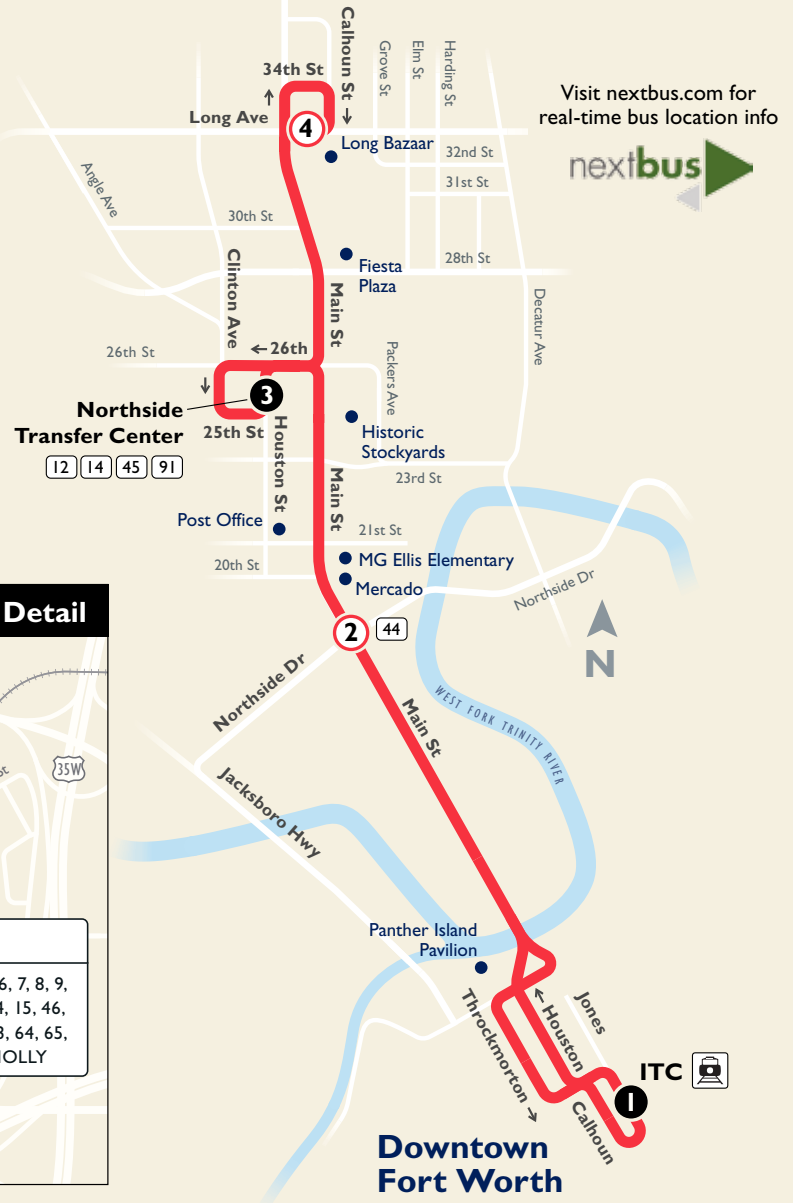

15

Stockyards / North Main

Map Key

- Route Line
- # Scheduled timepoint
- # Transfer Center
- # Transfer to other buses
- Trinity Railway Express

Effective
April 9, 2017

Burnett Plaza | 801 Cherry Street
Suite 850 | Fort Worth, Texas 76102
Customer Service: 817.215.8600 |
www.FWTA.org | @TheTFortWorth

Weekdays

To Downtown

Main & Long	Northside Transfer Center	North Main St & Northside Dr	ITC Station
4	3	2	1
5:30	5:38	5:43	5:54
5:45	5:53	5:58	6:09
6:00	6:08	6:13	6:24
6:15	6:23	6:28	6:39
6:30	6:38	6:43	6:54
6:45	6:53	6:58	7:09
7:00	7:08	7:13	7:24
7:15	7:23	7:28	7:39
7:30	7:38	7:43	7:54

From Downtown

ITC Station	North Main St & Northside Dr	Northside Transfer Center	Main & Long
1	2	3	4
5:15	5:27	5:34	5:41
5:30	5:42	5:49	5:56
5:45	5:57	6:04	6:11
6:00	6:12	6:19	6:26
6:15	6:27	6:34	6:41
6:30	6:42	6:49	6:56
6:45	6:57	7:04	7:11
7:00	7:12	7:19	7:26
7:15	7:27	7:34	7:41

Weekends & Major Holidays

From Downtown

ITC Station	North Main St & Northside Dr	Northside Transfer Center	Main & Long
1	2	3	4
6:00	6:12	6:19	6:26
6:15	6:27	6:34	6:41
6:30	6:42	6:49	6:56
6:45	6:57	7:04	7:11
7:00	7:12	7:19	7:26
7:15	7:27	7:34	7:41