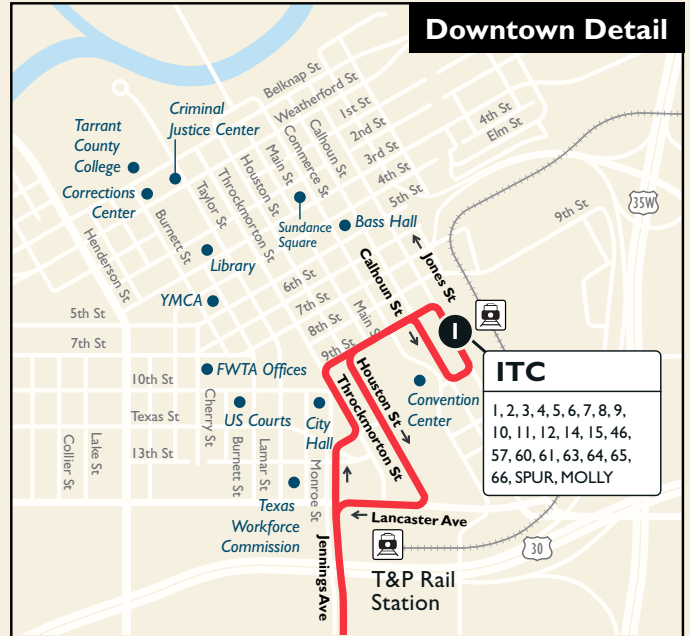

Hemphill

Map Key

-  Route Line
-  Scheduled timepoint
-  Transfer Center
-  Transfer to other buses

Visit nextbus.com for real-time bus location info

Effective
April 9, 2017

Burnett Plaza | 801 Cherry Street
Suite 850 | Fort Worth, Texas 76102
Customer Service: 817.215.8600 |
www.FWTA.org | @TheTFortWorth

From Downtown

ITC Station	Magnolia & Hemphill	Hemphill & Berry	La Gran Plaza
1	2	3	4
6:15	6:28	6:38	6:50
6:45	6:58	7:08	7:20
7:15	7:28	7:38	7:50
7:45	7:58	8:08	8:20
8:15	8:28	8:38	8:50
8:45	8:58	9:08	9:20
9:15	9:28	9:38	9:50
9:45	9:58	10:08	10:20
10:15	10:28	10:38	10:50
10:45	10:58	11:08	11:20
11:15	11:28	11:38	11:50
11:45	11:58	12:08	12:20
12:15	12:28	12:38	12:50
12:45	12:58	1:08	1:20
1:15	1:28	1:38	1:50
1:45	1:58	2:08	2:20
2:15	2:28	2:38	2:50
2:45	2:58	3:08	3:20
3:15	3:28	3:38	3:50
3:45	3:58	4:08	4:20
4:15	4:28	4:38	4:50
4:45	4:58	5:08	5:20
5:15	5:28	5:38	5:50
5:45	5:58	6:08	6:20
6:15	6:28	6:38	6:50
6:45	6:58	7:08	7:20
7:15	7:25	7:34	7:45
8:15	8:25	8:34	8:45
9:15	9:25	9:34	9:45
10:15	10:25	10:34	10:45

From Downtown

ITC Station	Magnolia & Hemphill	Hemphill & Berry	La Gran Plaza
1	2	3	4
7:15	7:25	7:34	7:45
8:15	8:25	8:34	8:45
9:15	9:25	9:34	9:45
10:15	10:25	10:34	10:45
11:15	11:25	11:34	11:45
12:15	12:25	12:34	12:45
1:15	1:25	1:34	1:45
2:15	2:25	2:34	2:45
3:15	3:25	3:34	3:45
4:15	4:25	4:34	4:45
5:15	5:25	5:34	5:45
6:15	6:25	6:34	6:45
7:15	7:25	7:34	7:45
8:15	8:25	8:34	8:45