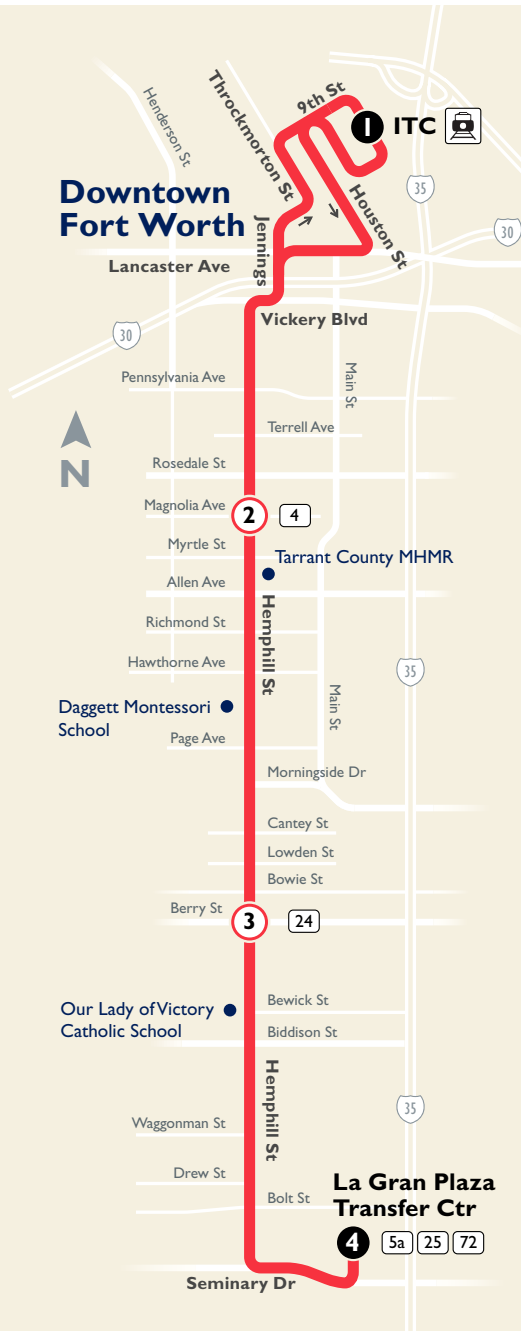

Hemphill

Map Key

-  Route Line
-  Scheduled timepoint
-  Transfer Center
-  Transfer to other buses

Visit nextbus.com for real-time bus location info

Effective
April 9, 2017

Burnett Plaza | 801 Cherry Street
Suite 850 | Fort Worth, Texas 76102
Customer Service: 817.215.8600 |
www.FWTA.org | @TheTFortWorth

From Downtown

ITC Station	Magnolia & Hemphill	Hemphill & Berry	La Gran Plaza
1	2	3	4
6:15	6:28	6:38	6:50
6:45	6:58	7:08	7:20
7:15	7:28	7:38	7:50
7:45	7:58	8:08	8:20
8:15	8:28	8:38	8:50
8:45	8:58	9:08	9:20
9:15	9:28	9:38	9:50
9:45	9:58	10:08	10:20
10:15	10:28	10:38	10:50
10:45	10:58	11:08	11:20
11:15	11:28	11:38	11:50
11:45	11:58	12:08	12:20
12:15	12:28	12:38	12:50
12:45	12:58	1:08	1:20
1:15	1:28	1:38	1:50
1:45	1:58	2:08	2:20
2:15	2:28	2:38	2:50
2:45	2:58	3:08	3:20
3:15	3:28	3:38	3:50
3:45	3:58	4:08	4:20
4:15	4:28	4:38	4:50
4:45	4:58	5:08	5:20
5:15	5:28	5:38	5:50
5:45	5:58	6:08	6:20
6:15	6:28	6:38	6:50
6:45	6:58	7:08	7:20
7:15	7:25	7:34	7:45
8:15	8:25	8:34	8:45
9:15	9:25	9:34	9:45
10:15	10:25	10:34	10:45

From Downtown

ITC Station	Magnolia & Hemphill	Hemphill & Berry	La Gran Plaza
1	2	3	4
7:15	7:25	7:34	7:45
8:15	8:25	8:34	8:45
9:15	9:25	9:34	9:45
10:15	10:25	10:34	10:45
11:15	11:25	11:34	11:45
12:15	12:25	12:34	12:45
1:15	1:25	1:34	1:45
2:15	2:25	2:34	2:45
3:15	3:25	3:34	3:45
4:15	4:25	4:34	4:45
5:15	5:25	5:34	5:45
6:15	6:25	6:34	6:45
7:15	7:25	7:34	7:45
8:15	8:25	8:34	8:45