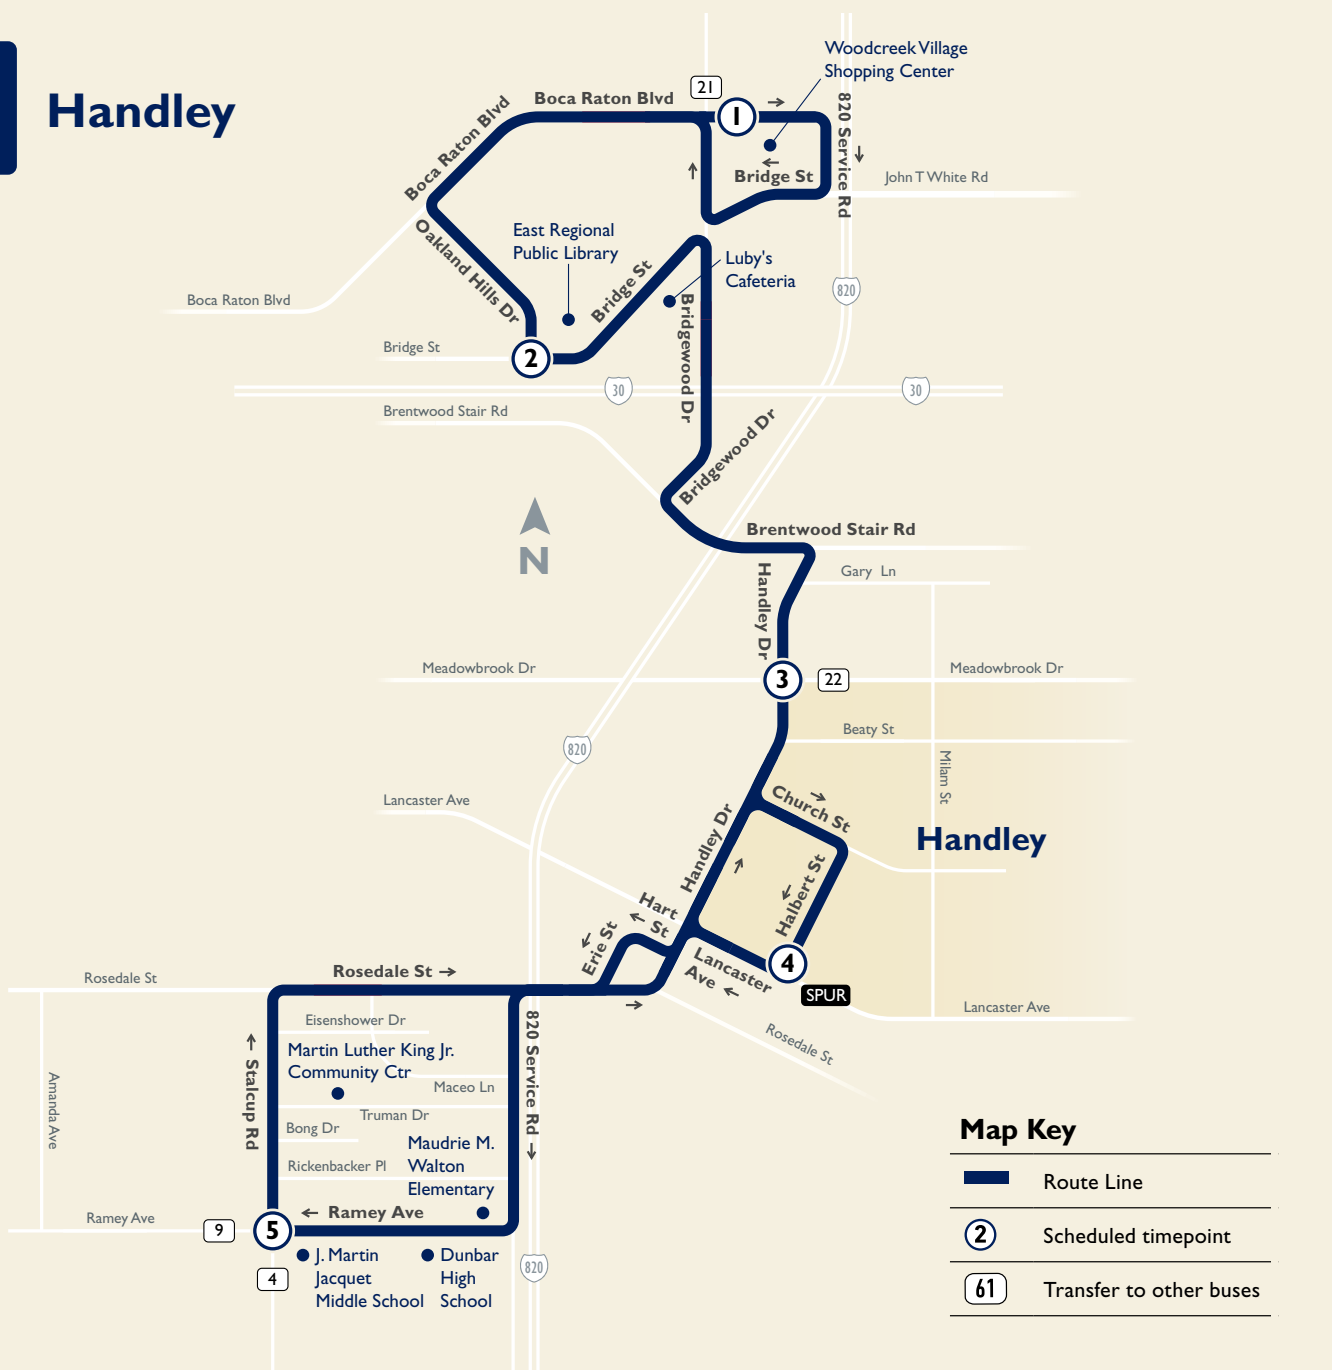

**20**

**Handley**

**Map Key**

-  Route Line
-  Scheduled timepoint
-  Transfer to other buses

**Weekdays**

**Southbound**

Boca Raton & Bridgewood    Bridge & Oakland Hills    Handley & Meadowbrook    Halbert & Lancaster    Ramey & Stalcup

**Saturday**

**Northbound**

Ramey & Stalcup	Halbert & Lancaster	Handley & Meadowbrook	Bridge & Oakland Hills	Boca Raton & Bridgewood
⑤	④	③	②	①
5:09	5:19	5:23	5:29	5:35
5:39	5:49	5:53	5:59	6:05
Then every 30 minutes until:				
7:09	7:19	7:23	7:29	7:35
7:39	7:49	7:53	7:59	8:05
8:39	8:49	8:53	8:59	9:05
9:39	9:49	9:53	9:59	10:05
10:50	11:00	11:04	11:10	11:16

**Sunday**

**Southbound**

Boca Raton & Bridgewood	Bridge & Oakland Hills	Handley & Meadowbrook	Halbert & Lancaster	Ramey & Stalcup
①	②	③	④	⑤
5:57	6:03	6:11	6:15	6:24
6:57	7:03	7:11	7:15	7:24
7:57	8:03	8:11	8:15	8:24
8:57	9:03	9:11	9:15	9:24
9:57	10:03	10:11	10:15	10:24
10:57	11:03	11:11	11:15	11:24
11:57	12:03	12:11	12:15	12:24
12:57	1:03	1:11	1:15	1:24
1:57	2:03	2:11	2:15	2:24
2:57	3:03	3:11	3:15	3:24
3:57	4:03	4:11	4:15	4:24
4:57	5:03	5:11	5:15	5:24
5:57	6:03	6:11	6:15	6:24
6:57	7:03	7:11	7:15	7:24
7:57	8:03	8:11	8:15	8:24

**Sunday**

**Northbound**

Ramey & Stalcup	Halbert & Lancaster	Handley & Meadowbrook	Bridge & Oakland Hills	Boca Raton & Bridgewood
⑤	④	③	②	①
6:24	6:34	6:38	6:44	6:50
7:24	7:34	7:38	7:44	7:50
8:24	8:34	8:38	8:44	8:50
9:24	9:34	9:38	9:44	9:50
10:24	10:34	10:38	10:44	10:50
11:24	11:34	11:38	11:44	11:50
12:24	12:34	12:38	12:44	12:50
1:24	1:34	1:38	1:44	1:50
2:24	2:34	2:38	2:44	2:50
3:24	3:34	3:38	3:44	3:50
4:24	4:34	4:38	4:44	4:50
5:24	5:34	5:38	5:44	5:50
6:24	6:34	6:38	6:44	6:50
7:24	7:34	7:38	7:44	7:50
8:24	8:34	8:38	8:44	8:50