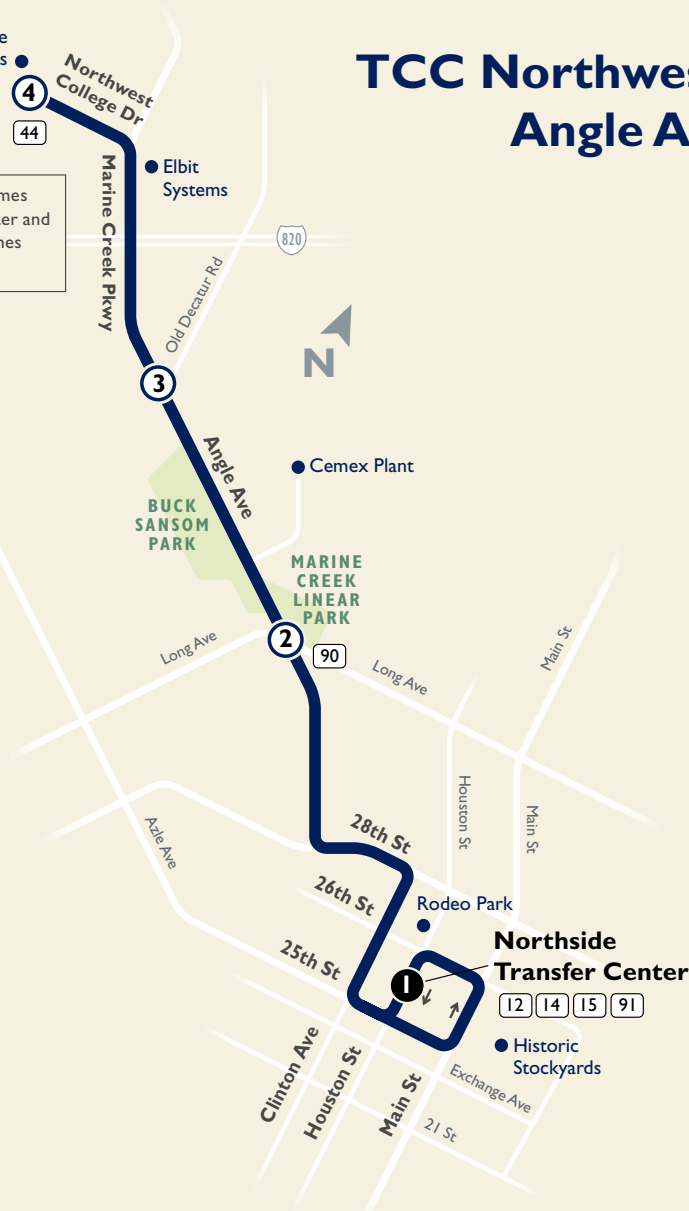

45

**TCC Northwest/
Angle Ave**

i Northbound 44 to TCC NW campus becomes southbound 45 to Northside Transfer Center and northbound 45 to TCC NW campus becomes southbound 44 to Northside and Samuels

Map Key

- Route Line
- Scheduled timepoint
- Transfer Center
- Transfer to other buses

Visit nextbus.com for real-time bus location info

Effective
April 9, 2017

Burnett Plaza | 801 Cherry Street
Suite 850 | Fort Worth, Texas 76102
Customer Service: 817.215.8600 |
www.FWTA.org | @TheTFortWorth