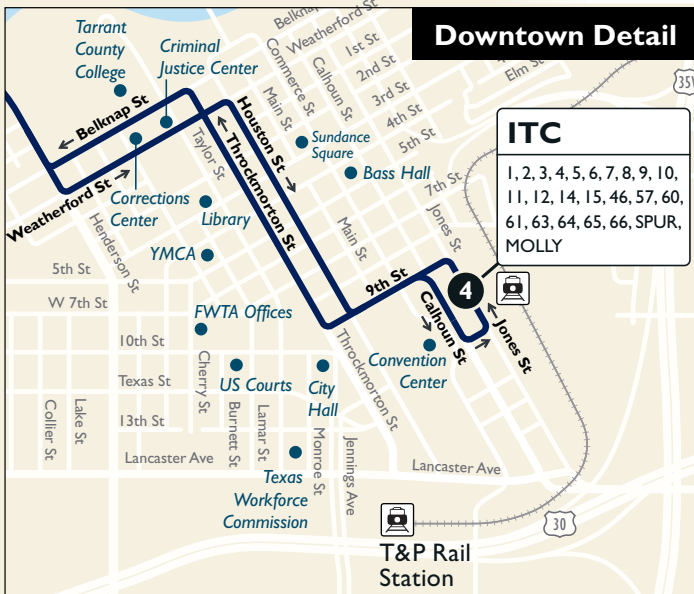

46

Jacksboro Hwy

Map Key

-  Route Line
-  Non-Stop Service
-  Scheduled timepoint
-  Transfer Center
-  Transfer to other buses

Visit nextbus.com for real-time bus location info

Downtown Detail

Downtown Fort Worth

Jacksboro &
Ephriham

ITC
Station

1

2

3

From Downtown

ITC
Station

Jacksboro &
Ephriham

To Downtown

From Downtown

Old Mill Creek at Jacksboro	Jacksboro & Ephriham	ITC Station
①	②	③
6:28	6:42	7:10
6:58	7:12	7:40
7:28	7:42	8:10
7:58	8:12	8:40
8:28	8:42	9:10
8:58	9:12	9:40
9:28	9:42	10:10
9:58	10:12	10:40
10:28	10:42	11:10
10:58	11:12	11:40
11:28	11:42	12:10
11:58	12:12	12:40
12:28	12:42	1:10
12:58	1:12	1:40
1:28	1:42	2:10
1:58	2:12	2:40
2:28	2:42	3:10
2:58	3:12	3:40
3:28	3:42	4:10
3:58	4:12	4:40
4:28	4:42	5:10
4:58	5:12	5:40
5:28	5:42	6:10
5:58	6:12	6:40
6:28	6:42	7:10
6:58	7:12	7:40
7:28	7:42	8:10
8:28	8:42	9:10
9:28	9:42	10:10
10:28	10:42	11:10

ITC Station	Jacksboro & Ephriham	Old Mill Creek at Jacksboro
③	②	①
6:20	6:50	6:58
6:50	7:20	7:28
7:20	7:50	7:58
7:50	8:20	8:28
8:20	8:50	8:58
8:50	9:20	9:28
9:20	9:50	9:58
9:50	10:20	10:28
10:20	10:50	10:58
10:50	11:20	11:28
11:20	11:50	11:58
11:50	12:20	12:28
12:20	12:50	12:58
12:50	1:20	1:28
1:20	1:50	1:58
1:50	2:20	2:28
2:20	2:50	2:58
2:50	3:20	3:28
3:20	3:50	3:58
3:50	4:20	4:28
4:20	4:50	4:58
4:50	5:20	5:28
5:20	5:50	5:58
5:50	6:20	6:28
6:20	6:50	6:58
6:50	7:20	7:28
7:20	7:50	7:58
8:20	8:50	8:58
9:20	9:50	9:58
10:20	10:50	10:58