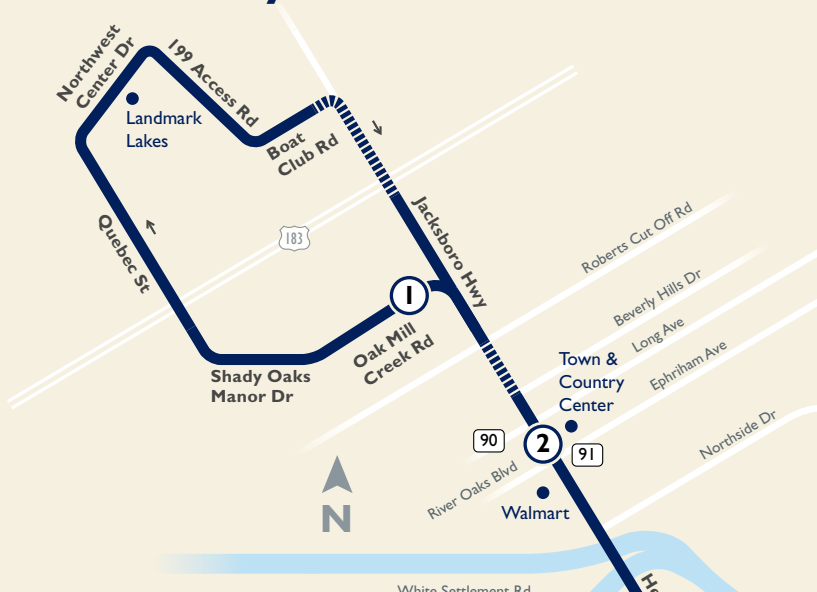

46

Jacksboro Hwy

Map Key

-  Route Line
-  Non-Stop Service
-  Scheduled timepoint
-  Transfer Center
-  Transfer to other buses

Visit nextbus.com for real-time bus location info

Downtown Detail

Downtown Fort Worth

Jacksboro &
Ephriham

ITC
Station

1

2

3

From Downtown

ITC
Station

Jacksboro &
Ephriham

To Downtown

From Downtown

Old Mill Creek at Jacksboro	Jacksboro & Ephriham	ITC Station
①	②	③
6:28	6:42	7:10
6:58	7:12	7:40
7:28	7:42	8:10
7:58	8:12	8:40
8:28	8:42	9:10
8:58	9:12	9:40
9:28	9:42	10:10
9:58	10:12	10:40
10:28	10:42	11:10
10:58	11:12	11:40
11:28	11:42	12:10
11:58	12:12	12:40
12:28	12:42	1:10
12:58	1:12	1:40
1:28	1:42	2:10
1:58	2:12	2:40
2:28	2:42	3:10
2:58	3:12	3:40
3:28	3:42	4:10
3:58	4:12	4:40
4:28	4:42	5:10
4:58	5:12	5:40
5:28	5:42	6:10
5:58	6:12	6:40
6:28	6:42	7:10
6:58	7:12	7:40
7:28	7:42	8:10
8:28	8:42	9:10
9:28	9:42	10:10
10:28	10:42	11:10

ITC Station	Jacksboro & Ephriham	Old Mill Creek at Jacksboro
③	②	①
6:20	6:50	6:58
6:50	7:20	7:28
7:20	7:50	7:58
7:50	8:20	8:28
8:20	8:50	8:58
8:50	9:20	9:28
9:20	9:50	9:58
9:50	10:20	10:28
10:20	10:50	10:58
10:50	11:20	11:28
11:20	11:50	11:58
11:50	12:20	12:28
12:20	12:50	12:58
12:50	1:20	1:28
1:20	1:50	1:58
1:50	2:20	2:28
2:20	2:50	2:58
2:50	3:20	3:28
3:20	3:50	3:58
3:50	4:20	4:28
4:20	4:50	4:58
4:50	5:20	5:28
5:20	5:50	5:58
5:50	6:20	6:28
6:20	6:50	6:58
6:50	7:20	7:28
7:20	7:50	7:58
8:20	8:50	8:58
9:20	9:50	9:58
10:20	10:50	10:58