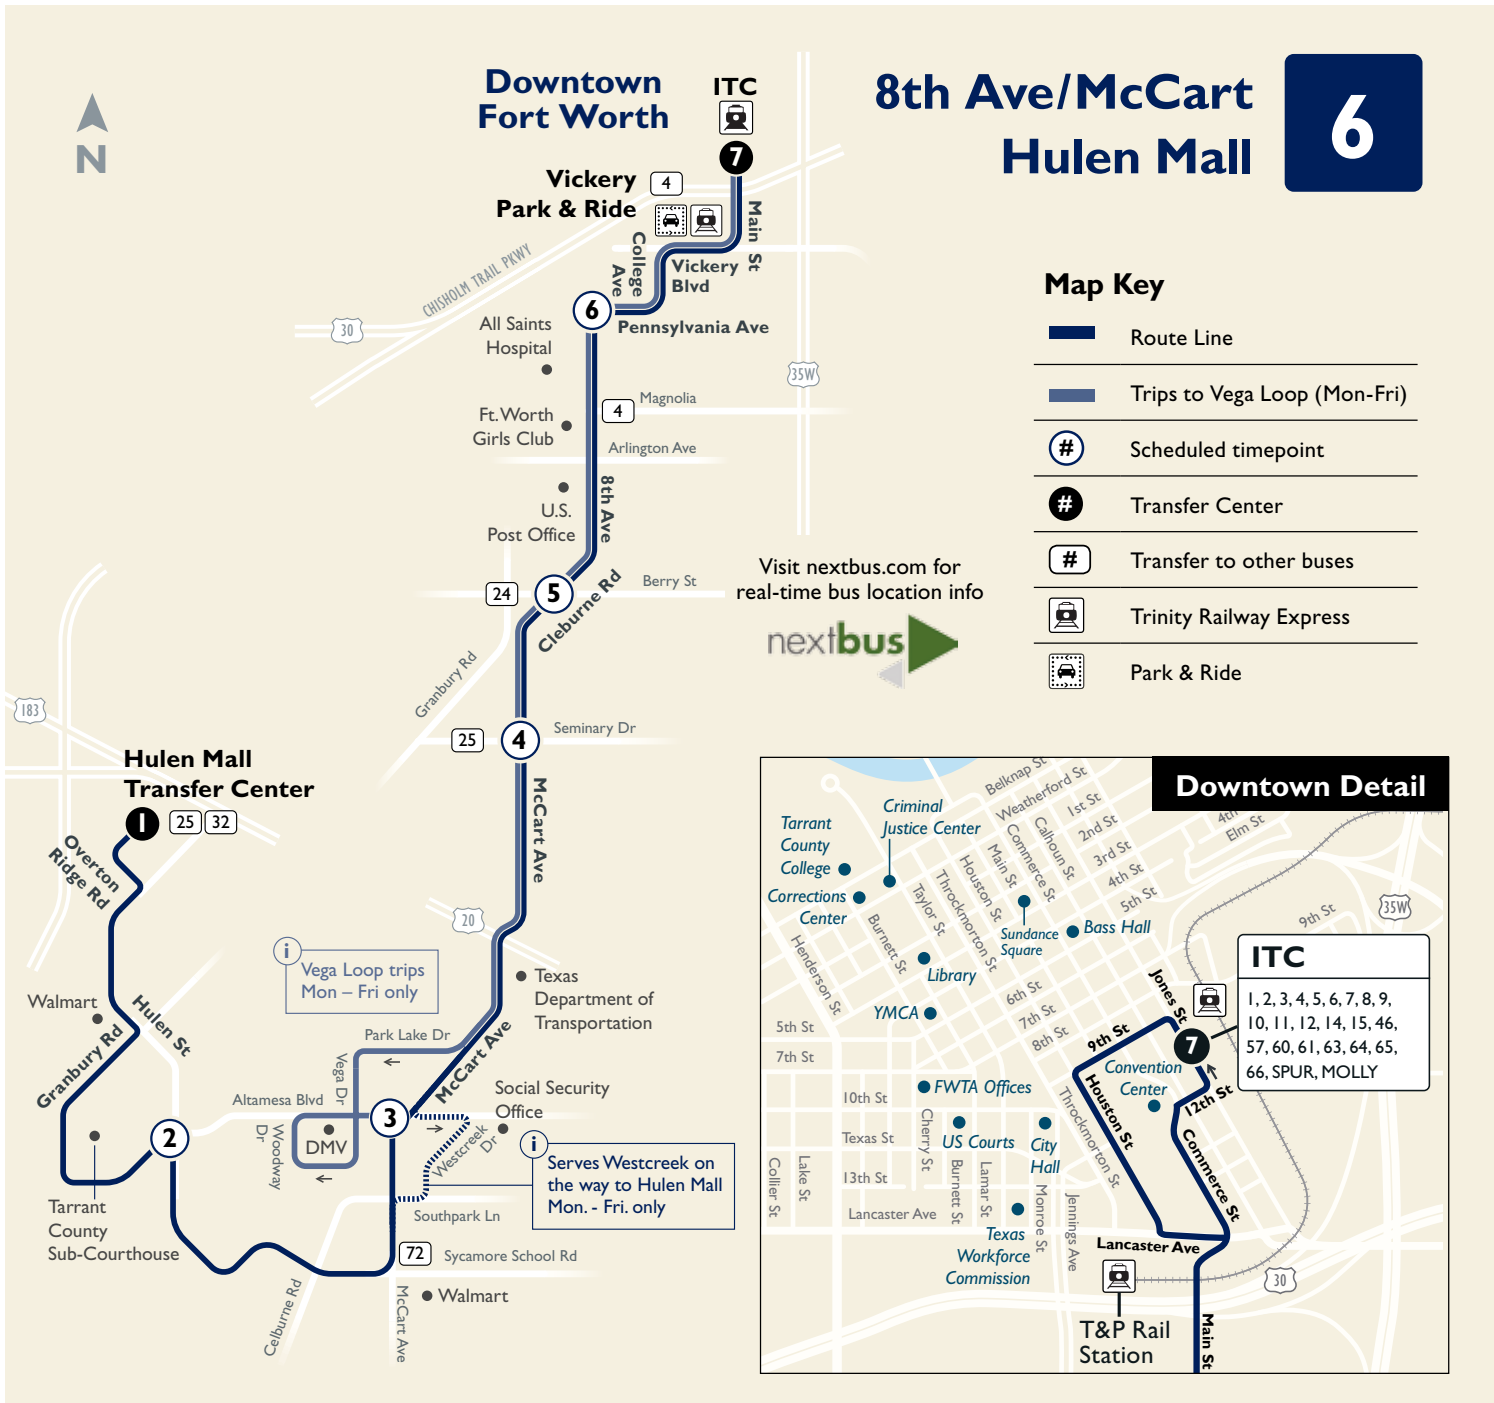

6

**8th Ave/McCart
Hulén Mall**

Map Key

- Route Line
- Trips to Vega Loop (Mon-Fri)
- Scheduled timepoint
- Transfer Center
- Transfer to other buses
- Trinity Railway Express
- Park & Ride

Visit nextbus.com for real-time bus location info

Saturday

From Downtown

ITC Station	8th Ave & Pennsylvania	Berry & Cleburne Rd	McCart & Seminary	McCart & Altamesa	Hulen & Altamesa	Hulen Mall
7	6	5	4	3	2	1
6:15	6:26	6:41	6:53	7:02	7:16	7:30
7:15	7:26	7:41	7:53	8:02	8:16	8:30
8:15	8:26	8:41	8:53	9:02	9:16	9:30
9:15	9:26	9:41	9:53	10:02	10:16	10:30
10:15	10:26	10:41	10:53	11:02	11:16	11:30
11:15	11:26	11:41	11:53	12:02	12:16	12:30
12:15	12:26	12:41	12:53	1:02	1:16	1:30
1:15	1:26	1:41	1:53	2:02	2:16	2:30
2:15	2:26	2:41	2:53	3:02	3:16	3:30
3:15	3:26	3:41	3:53	4:02	4:16	4:30
4:15	4:26	4:41	4:53	5:02	5:16	5:30
5:15	5:26	5:41	5:53	6:02	6:16	6:30
6:15	6:26	6:41	6:53	7:02	7:16	7:30
7:15	7:26	7:41	7:53	8:02	8:16	8:30

Sunday & Major Holidays

From Downtown

ITC Station	8th Ave & Pennsylvania	Berry & Cleburne Rd	McCart & Seminary	McCart & Altamesa	Hulen & Altamesa	Hulen Mall
7	6	5	4	3	2	1
6:15	6:26	6:41	6:53	7:02	7:16	7:30
7:15	7:26	7:41	7:53	8:02	8:16	8:30
8:15	8:26	8:41	8:53	9:02	9:16	9:30
9:15	9:26	9:41	9:53	10:02	10:16	10:30
10:15	10:26	10:41	10:53	11:02	11:16	11:30
11:15	11:26	11:41	11:53	12:02	12:16	12:30
12:15	12:26	12:41	12:53	1:02	1:16	1:30
1:15	1:26	1:41	1:53	2:02	2:16	2:30
2:15	2:26	2:41	2:53	3:02	3:16	3:30
3:15	3:26	3:41	3:53	4:02	4:16	4:30
4:15	4:26	4:41	4:53	5:02	5:16	5:30
5:15	5:26	5:41	5:53	6:02	6:16	6:30
6:15	6:26	6:41	6:53	7:02	7:16	7:30
7:15	7:26	7:41	7:53	8:02	8:16	8:30