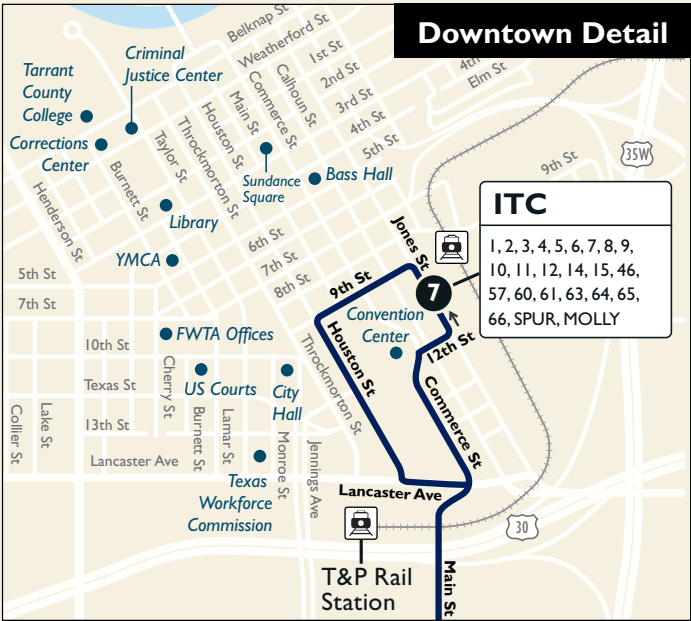

6

**8th Ave/McCart
Hulén Mall**

Map Key

- Route Line
- Trips to Vega Loop (Mon-Fri)
- Scheduled timepoint
- Transfer Center
- Transfer to other buses
- Trinity Railway Express
- Park & Ride

Visit nextbus.com for real-time bus location info

Sunday & Major Holidays

From Downtown

ITC Station	8th Ave & Pennsylvania	Berry & Cleburne Rd	McCart & Seminary	McCart & Altamesa	Hulen & Altamesa	Hulen Mall
7	6	5	4	3	2	1
6:15	6:26	6:41	6:53	7:02	7:16	7:30
7:15	7:26	7:41	7:53	8:02	8:16	8:30
8:15	8:26	8:41	8:53	9:02	9:16	9:30
9:15	9:26	9:41	9:53	10:02	10:16	10:30
10:15	10:26	10:41	10:53	11:02	11:16	11:30
11:15	11:26	11:41	11:53	12:02	12:16	12:30
12:15	12:26	12:41	12:53	1:02	1:16	1:30
1:15	1:26	1:41	1:53	2:02	2:16	2:30
2:15	2:26	2:41	2:53	3:02	3:16	3:30
3:15	3:26	3:41	3:53	4:02	4:16	4:30
4:15	4:26	4:41	4:53	5:02	5:16	5:30
5:15	5:26	5:41	5:53	6:02	6:16	6:30
6:15	6:26	6:41	6:53	7:02	7:16	7:30
7:15	7:26	7:41	7:53	8:02	8:16	8:30