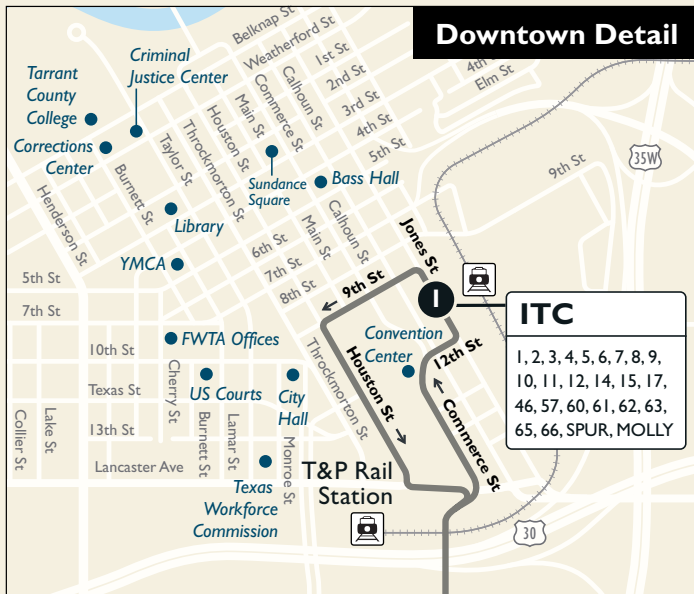

9

Visit nextbus.com for real-time bus location info

Outbound trips on Saturdays turn left on Berry St to Serve Hope Ctr. No service on Martin/Wilbarger on Saturday.

Map Key

	Route Line
	Scheduled timepoint
	Transfer Center
	Transfer to other buses
	Trinity Railway Express

From Downtown

ITC Station	Rosedale & Bishop	Berry & Miller	Ramey & Stalcup	Carey & Martin	Ramey & Vel
5	4	3	2	6	1
7:15	7:35	7:46	7:57	8:06	8:20
8:15	8:35	8:46	8:57	9:06	9:20
9:15	9:35	9:46	9:57	10:06	10:20
10:15	10:35	10:46	10:57	11:06	11:20
11:15	11:35	11:46	11:57	12:06	12:20
12:15	12:35	12:46	12:57	1:06	1:20
1:15	1:35	1:46	1:57	2:06	2:20
2:15	2:35	2:46	2:57	3:06	3:20
3:15	3:35	3:46	3:57	4:06	4:20
4:15	4:35	4:46	4:57	5:06	5:20
5:15	5:35	5:46	5:57	6:06	6:20
6:15	6:35	6:46	6:57	—	7:07
7:15	7:35	7:46	7:57	—	8:07

PM Times

Saturday

To Downtown

Ramey & Vel	Ramey & Stalcup	Berry & Miller	Rosedale & Bishop	ITC Station
1	2	3	4	5
6:20	6:30	6:41	6:50	7:15
7:20	7:30	7:41	7:50	8:15
8:20	8:30	8:41	8:50	9:15
9:20	9:30	9:41	9:50	10:15
10:20	10:30	10:41	10:50	11:15
11:20	11:30	11:41	11:50	12:15
12:20	12:30	12:41	12:50	1:15
1:20	1:30	1:41	1:50	2:15
2:20	2:30	2:41	2:50	3:15
3:20	3:30	3:41	3:50	4:15
4:20	4:30	4:41	4:50	5:15
5:20	5:30	5:41	5:50	6:15
6:20	6:30	6:41	6:50	7:15

Saturday

From Downtown

ITC Station	Rosedale & Bishop	Berry & Miller	Ramey & Stalcup	Ramey & Vel
5	4	3	2	1
7:15	7:35	7:46	7:57	8:07
8:15	8:35	8:46	8:57	9:07
9:15	9:35	9:46	9:57	10:07
10:15	10:35	10:46	10:57	11:07
11:15	11:35	11:46	11:57	12:07
12:15	12:35	12:46	12:57	1:07
1:15	1:35	1:46	1:57	2:07
2:15	2:35	2:46	2:57	3:07
3:15	3:35	3:46	3:57	4:07
4:15	4:35	4:46	4:57	5:07
5:15	5:35	5:46	5:57	6:07
6:15	6:35	6:46	6:57	7:07
7:15	7:35	7:46	7:57	8:07