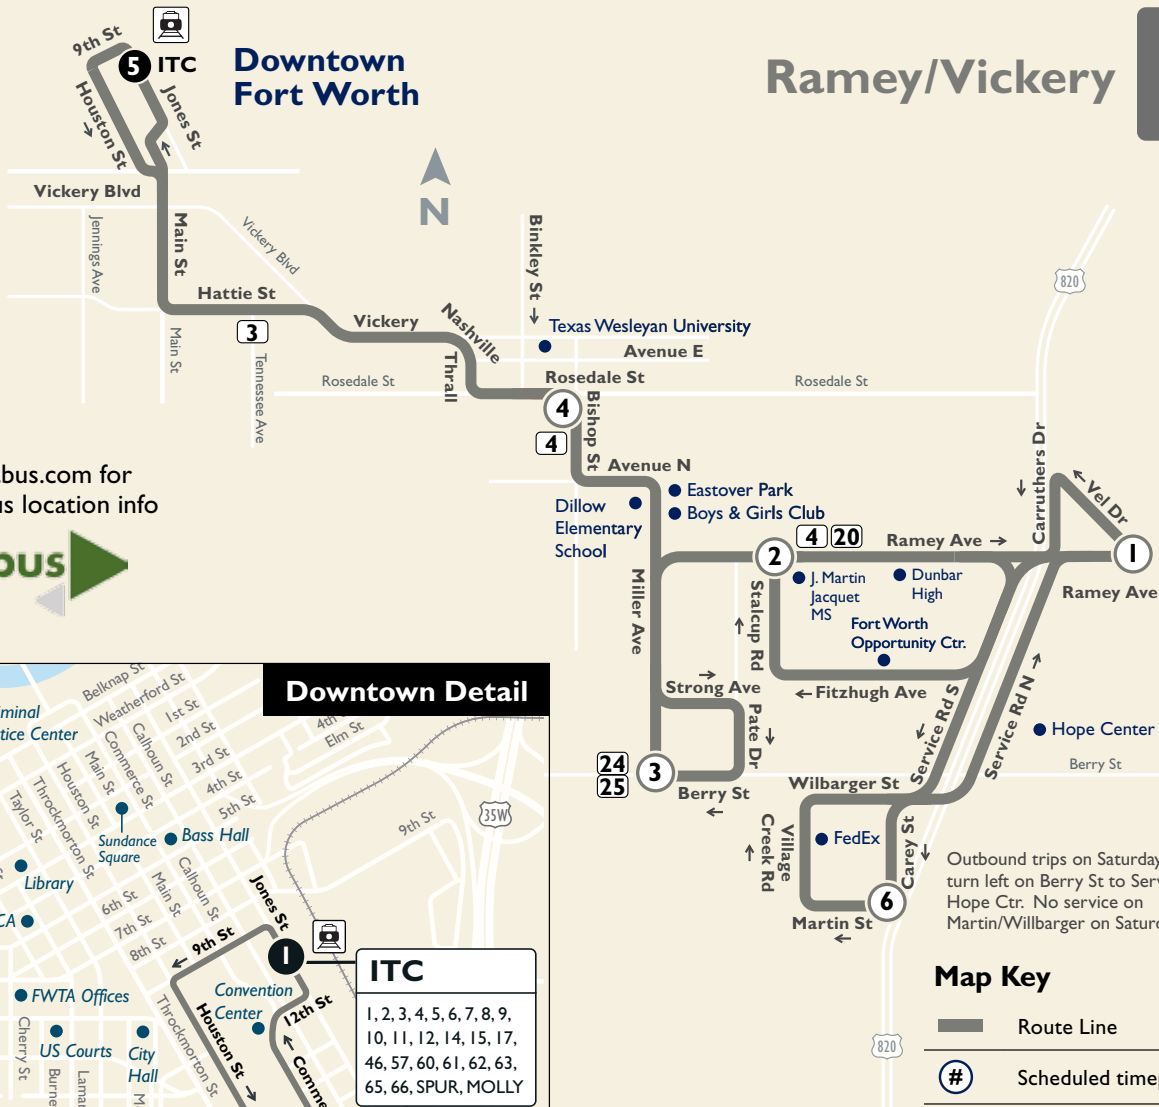

9

Visit nextbus.com for real-time bus location info

Outbound trips on Saturdays turn left on Berry St to Serve Hope Ctr. No service on Martin/Wilbarger on Saturday.

Map Key

	Route Line
	Scheduled timepoint
	Transfer Center
	Transfer to other buses
	Trinity Railway Express

From Downtown

ITC Station	Rosedale & Bishop	Berry & Miller	Ramey & Stalcup	Carey & Martin	Ramey & Vel
5	4	3	2	6	1
7:15	7:35	7:46	7:57	8:06	8:20
8:15	8:35	8:46	8:57	9:06	9:20
9:15	9:35	9:46	9:57	10:06	10:20
10:15	10:35	10:46	10:57	11:06	11:20
11:15	11:35	11:46	11:57	12:06	12:20
12:15	12:35	12:46	12:57	1:06	1:20
1:15	1:35	1:46	1:57	2:06	2:20
2:15	2:35	2:46	2:57	3:06	3:20
3:15	3:35	3:46	3:57	4:06	4:20
4:15	4:35	4:46	4:57	5:06	5:20
5:15	5:35	5:46	5:57	6:06	6:20
6:15	6:35	6:46	6:57	—	7:07
7:15	7:35	7:46	7:57	—	8:07

PM Times

Saturday

To Downtown

Ramey & Vel	Ramey & Stalcup	Berry & Miller	Rosedale & Bishop	ITC Station
1	2	3	4	5
6:20	6:30	6:41	6:50	7:15
7:20	7:30	7:41	7:50	8:15
8:20	8:30	8:41	8:50	9:15
9:20	9:30	9:41	9:50	10:15
10:20	10:30	10:41	10:50	11:15
11:20	11:30	11:41	11:50	12:15
12:20	12:30	12:41	12:50	1:15
1:20	1:30	1:41	1:50	2:15
2:20	2:30	2:41	2:50	3:15
3:20	3:30	3:41	3:50	4:15
4:20	4:30	4:41	4:50	5:15
5:20	5:30	5:41	5:50	6:15
6:20	6:30	6:41	6:50	7:15

Saturday

From Downtown

ITC Station	Rosedale & Bishop	Berry & Miller	Ramey & Stalcup	Ramey & Vel
5	4	3	2	1
7:15	7:35	7:46	7:57	8:07
8:15	8:35	8:46	8:57	9:07
9:15	9:35	9:46	9:57	10:07
10:15	10:35	10:46	10:57	11:07
11:15	11:35	11:46	11:57	12:07
12:15	12:35	12:46	12:57	1:07
1:15	1:35	1:46	1:57	2:07
2:15	2:35	2:46	2:57	3:07
3:15	3:35	3:46	3:57	4:07
4:15	4:35	4:46	4:57	5:07
5:15	5:35	5:46	5:57	6:07
6:15	6:35	6:46	6:57	7:07
7:15	7:35	7:46	7:57	8:07