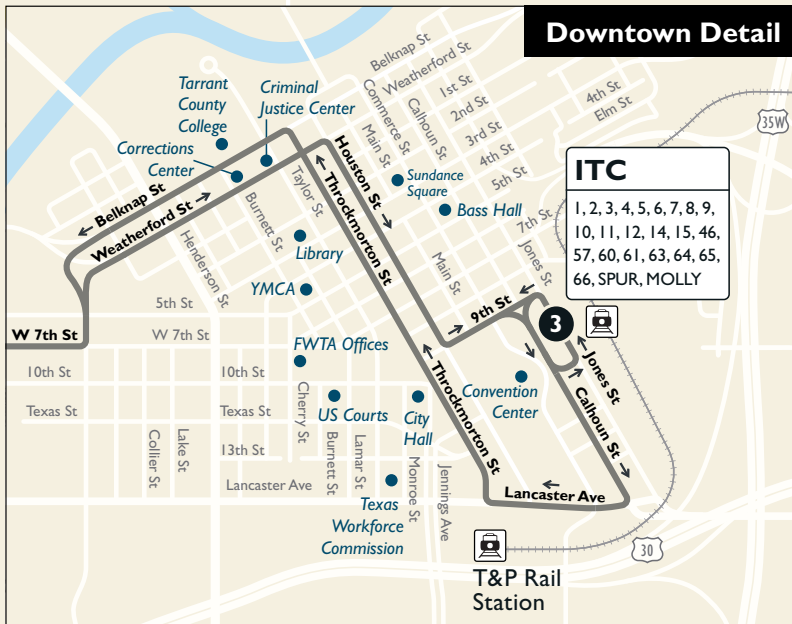

Bailey

10

Downtown Detail

ITC
 1, 2, 3, 4, 5, 6, 7, 8, 9,
 10, 11, 12, 14, 15, 46,
 57, 60, 61, 63, 64, 65,
 66, SPUR, MOLLY

Map Key

- Route Line
- Scheduled timepoint
- Transfer Center
- Transfer to other buses
- Trinity Railway Express

Weekdays

To Downtown

Sondra & Bailey	Carroll & Weisenberger	ITC Station
1	2	3
5:47	5:56	6:12
6:47	6:56	7:15
7:47	7:56	8:15
8:47	8:56	9:15
9:47	9:56	10:15
10:47	10:56	11:15
11:47	11:56	12:15
12:47	12:56	1:15
1:47	1:56	2:15
2:47	2:56	3:15
3:47	3:56	4:15
4:47	4:56	5:15
5:47	5:56	6:15
6:47	6:56	7:15

From Downtown

ITC Station	Carroll & Weisenberger	Sondra & Bailey
3	2	1
6:15	6:34	6:45
7:15	7:34	7:45
8:15	8:34	8:45
9:15	9:34	9:45
10:15	10:34	10:45
11:15	11:34	11:45
12:15	12:34	12:45
1:15	1:34	1:45
2:15	2:34	2:45
3:15	3:34	3:45
4:15	4:34	4:45
5:15	5:34	5:45
6:15	6:34	6:45
7:15	7:34	7:45

Weekends & Major Holidays

From Downtown

ITC Station	Carroll & Weisenberger	Sondra & Bailey
3	2	1
7:15	7:34	7:45
8:15	8:34	8:45
9:15	9:34	9:45
10:15	10:34	10:45
11:15	11:34	11:45
12:15	12:34	12:45
1:15	1:34	1:45
2:15	2:34	2:45
3:15	3:34	3:45
4:15	4:34	4:45
5:15	5:34	5:45
6:15	6:34	6:45
7:15	7:34	7:45