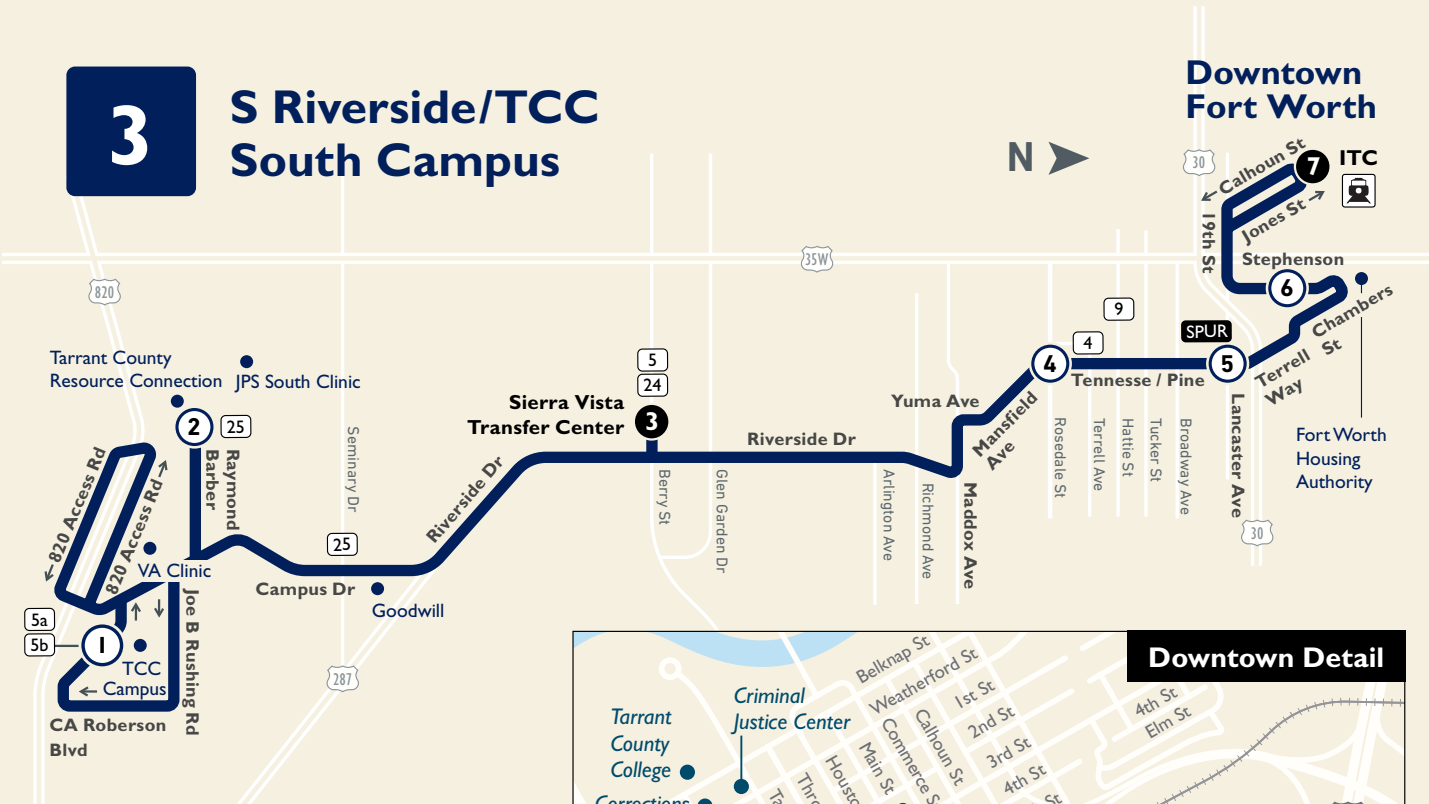

3

S Riverside/TCC South Campus

Visit nextbus.com for real-time bus location info

Map Key

- Route Line
- Scheduled timepoint
- Transfer Center
- Transfer to other buses
- Trinity Railway Express

ITC
 1, 2, 3, 4, 5, 6, 7, 9, 10,
 11, 12, 14, 15, 46, 57,
 60, 61, 63, 64, 65, 66,
 SPUR, MOLLY

Saturday

From Downtown

ITC Station	Stephenson & Luella	Pine & Lancaster	Fabons & Rosedale	Sierra Vista	TCC So. Campus
⑦	⑥	⑤	④	③	①
7:15	7:20	7:24	7:29	7:37	8:03
8:15	8:20	8:24	8:29	8:37	9:03
9:15	9:20	9:24	9:29	9:37	10:03
10:15	10:20	10:24	10:29	10:37	11:03
11:15	11:20	11:24	11:29	11:37	12:03
12:15	12:20	12:24	12:29	12:37	1:03
1:15	1:20	1:24	1:29	1:37	2:03
2:15	2:20	2:24	2:29	2:37	3:03
3:15	3:20	3:24	3:29	3:37	4:03
4:15	4:20	4:24	4:29	4:37	5:03
5:15	5:20	5:24	5:29	5:37	6:03
6:15	6:20	6:24	6:29	6:37	7:03
7:15	7:20	7:24	7:29	7:37	8:03
8:15	8:20	8:24	8:29	8:37	9:03