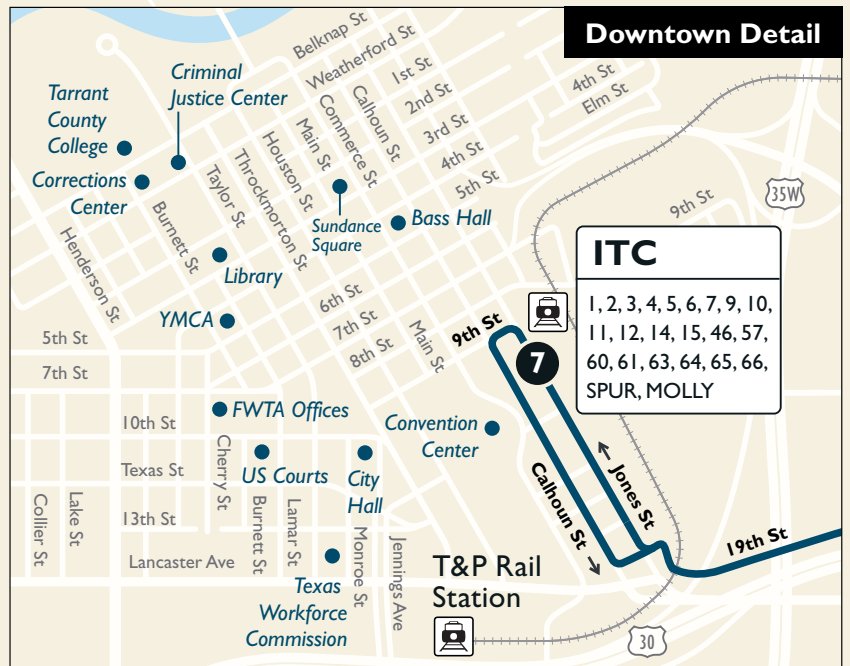

3

S Riverside/TCC South Campus

Visit nextbus.com for real-time bus location info

Map Key

- Route Line
- Scheduled timepoint
- Transfer Center
- Transfer to other buses
- Trinity Railway Express

ITC
 1, 2, 3, 4, 5, 6, 7, 9, 10,
 11, 12, 14, 15, 46, 57,
 60, 61, 63, 64, 65, 66,
 SPUR, MOLLY

From Downtown

ITC Station	Stephenson & Luella	Pine & Lancaster	Fabons & Rosedale	Sierra Vista	Resource Connection	TCC So. Campus
7	6	5	4	3	2	1
5:45	5:50	5:54	5:59	6:07	6:17	6:32
6:15	6:20	6:24	6:29	6:37	6:47	7:02
6:45	6:50	6:54	6:59	7:07	7:17	7:32
7:15	7:20	7:24	7:29	7:37	7:47	8:02
7:45	7:50	7:54	7:59	8:07	8:17	8:32
8:15	8:20	8:24	8:29	8:37	8:47	9:02
8:45	8:50	8:54	8:59	9:07	9:17	9:32
9:15	9:20	9:24	9:29	9:37	9:47	10:02
9:45	9:50	9:54	9:59	10:07	10:17	10:32
10:15	10:20	10:24	10:29	10:37	10:47	11:02
10:45	10:50	10:54	10:59	11:07	11:17	11:32
11:15	11:20	11:24	11:29	11:37	11:47	12:02
11:45	11:50	11:54	11:59	12:07	12:17	12:32
12:15	12:20	12:24	12:29	12:37	12:47	1:02
12:45	12:50	12:54	12:59	1:07	1:17	1:32
1:15	1:20	1:24	1:29	1:37	1:47	2:02
1:45	1:50	1:54	1:59	2:07	2:17	2:32
2:15	2:20	2:24	2:29	2:37	2:47	3:02
2:45	2:50	2:54	2:59	3:07	3:17	3:32
3:15	3:20	3:24	3:29	3:37	3:47	4:02
3:45	3:50	3:54	3:59	4:07	4:17	4:32
4:15	4:20	4:24	4:29	4:37	4:47	5:02
4:45	4:50	4:54	4:59	5:07	5:17	5:32
5:15	5:20	5:24	5:29	5:37	5:47	6:02
5:45	5:50	5:54	5:59	6:07	6:17	6:32
6:15	6:20	6:24	6:29	6:37	6:47	7:02
6:45	6:50	6:54	—	—	—	—
7:15	7:20	7:24	7:29	7:37	7:47	8:02
8:15	8:20	8:24	8:29	8:37	8:47	9:02
9:15	9:20	9:24	9:29	9:37	9:47	10:02
10:15	10:20	10:24	10:29	10:37	—	11:02