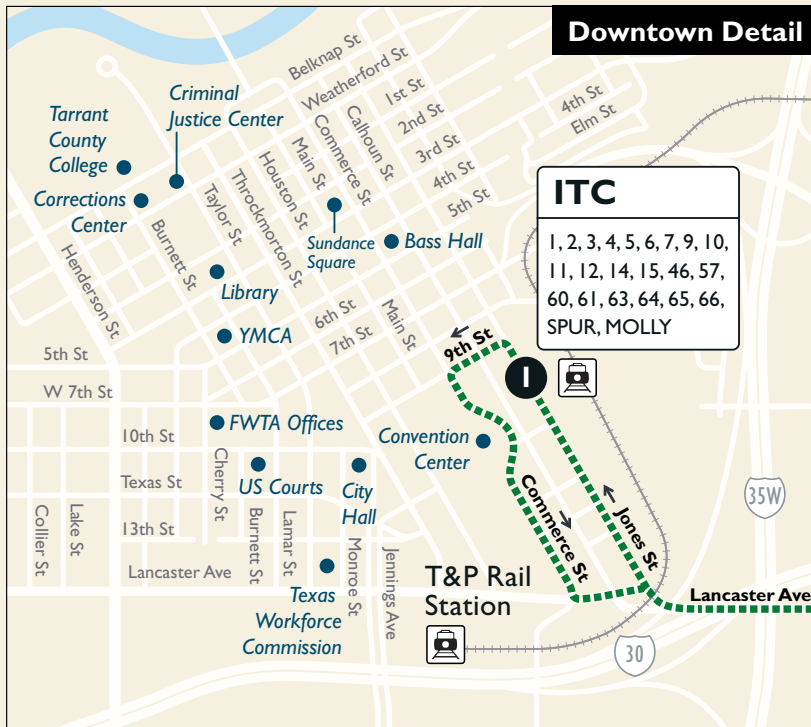

**60**

**Eastside Express**

**Map Key**

- Non-Stop Service

---

- # Scheduled timepoint

---

- # Transfer Center

---

- # Transfer to other buses

---

- Trinity Railway Express

Visit [nextbus.com](http://nextbus.com) for real-time bus location info

**i** Route continues to/from Downtown Fort Worth via Lancaster Ave

Effective:  
August 13, 2017