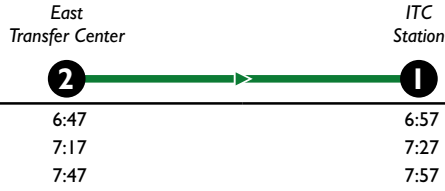

Weekdays

To Downtown