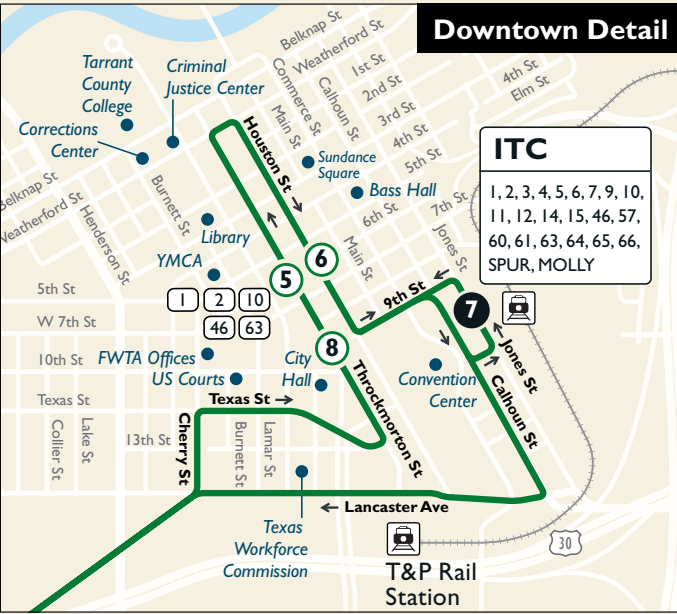

61

Normandale Express

Map Key

- Route Line
- Non-Stop Service
- # Scheduled timepoint
- # Transfer Center
- # Transfer to other buses
- Trinity Railway Express
- Park & Ride

Downtown Fort Worth

Downtown Detail

- ITC**
- 1, 2, 3, 4, 5, 6, 7, 9, 10,
 - 11, 12, 14, 15, 46, 57,
 - 60, 61, 63, 64, 65, 66,
 - SPUR, MOLLY

Visit nextbus.com for real-time bus location info

Effective:
August 13, 2017

Burnett Plaza | 801 Cherry Street
Suite 850 | Fort Worth, Texas 76102
Customer Service: 817.215.8600 |
www.FWTA.org | @TheTFortWorth

Weekdays

To Downtown

8700 Calmont	S Normandale & W Normandale	N Normandale & La Palma	Ridgmar Mall	6th & Throckmorton	6th & Houston	ITC Station
1	2	3	4	5	6	7
5:17	5:22	5:25	5:35	5:57	6:02	6:05
6:00	6:05	6:08	6:22	6:43	6:49	6:52
6:52	6:57	7:00	7:10	7:31	7:36	7:39

From Downtown

Hyde Park	6th & Houston	ITC Station	Ridgmar Mall	S Normandale & W Normandale	N Normandale & La Palma
8	6	7	4	2	3
4:39	4:48	4:53	5:13	5:28	5:35
4:56	5:05	5:10	5:30	5:45	5:52
5:26	5:35	5:40	6:00	6:15	6:22