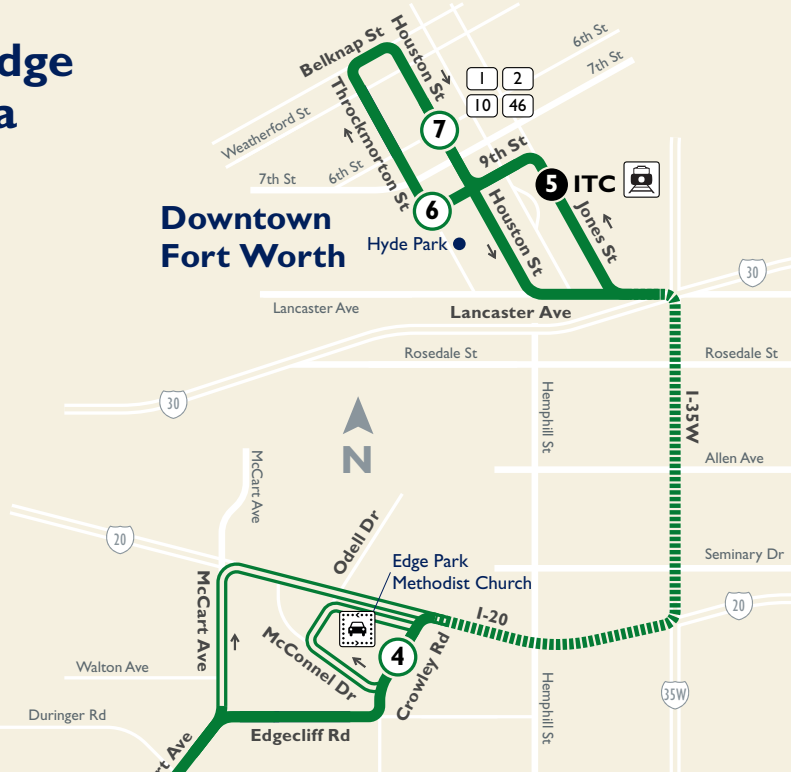

66

Candleridge Altamesa

Map Key

- Route Line
- Non-Stop Service
- AM-Only Service
- # Scheduled timepoint
- # Transfer Center
- # Transfer to other buses
- Trinity Railway Express
- Park & Ride

Downtown Fort Worth