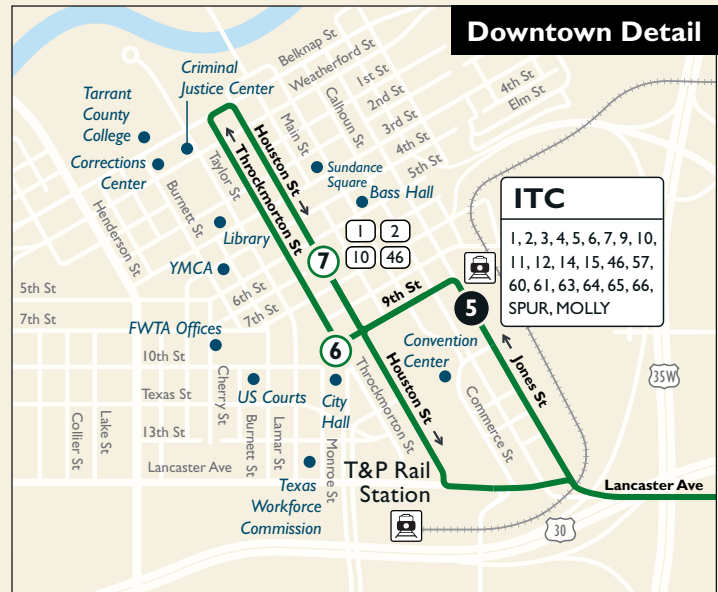

Downtown Detail

Effective:
August 13, 2017

Burnett Plaza | 801 Cherry Street
Suite 850 | Fort Worth, Texas 76102
Customer Service: 817.215.8600 |
www.FWTA.org | @TheTFortWorth