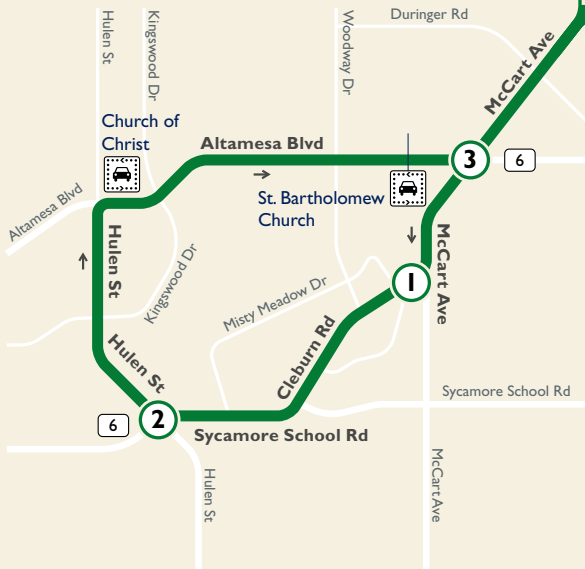

**66**

**Candleridge Altamesa**

**Map Key**

- Route Line
- Non-Stop Service
- AM-Only Service
- # Scheduled timepoint
- # Transfer Center
- # Transfer to other buses
- Trinity Railway Express
- Park & Ride

**Downtown Fort Worth**

**Downtown Detail**

Effective:  
August 13, 2017

Burnett Plaza | 801 Cherry Street  
Suite 850 | Fort Worth, Texas 76102  
Customer Service: 817.215.8600 |  
www.FWTA.org | @TheTFortWorth

**Weekdays**

**To Downtown**

McCart & Cleburne Rd	Hulen & Sycamore School Rd	Altamesa & McCart	Edge Park P & R	ITC Station	Hyde Park	6th & Houston
①	②	③	④	⑤	⑥	⑦
6:00	6:05	6:15	6:22	6:50	6:54	7:00
6:45	6:50	7:00	7:07	7:35	7:39	7:45

**From Downtown**

Hyde Park	6th & Houston	ITC Station	Edge Park P & R	Altamesa & McCart	McCart & Cleburne Rd	Hulen & Sycamore School Rd
⑥	⑦	⑤	④	③	①	②
4:31	4:40	4:47	5:11	5:17	5:20	5:27
5:06	5:15	5:20	5:43	5:50	5:53	6:00