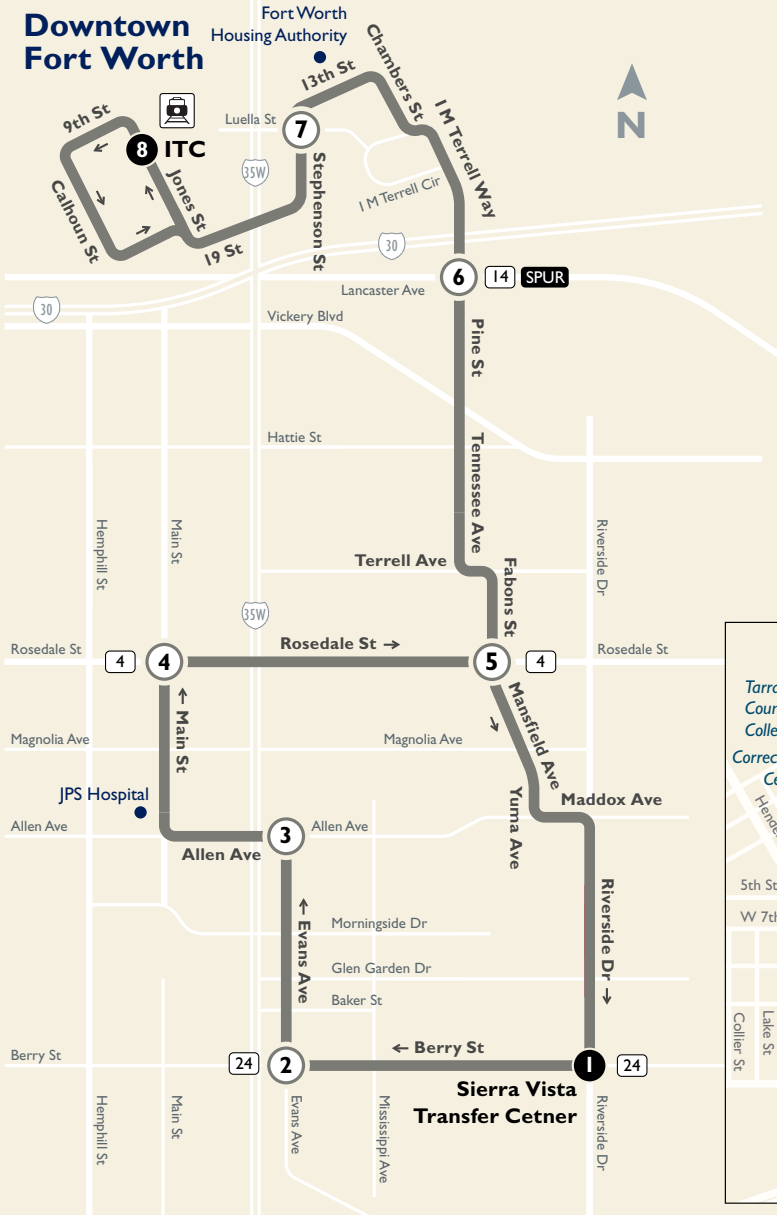

8

Riverside/Evans

Map Key

	Route Line
	Scheduled timepoint
	Transfer Center
	Transfer to other buses
	Trinity Railway Express

Effective:
August 13, 2017

Burnett Plaza | 801 Cherry Street
Suite 850 | Fort Worth, Texas 76102
Customer Service: 817.215.8600 |
www.FWTA.org | @TheTFortWorth

Sunday & Major Holidays

To Downtown

Sierra Vista Transfer Ctr.	Evans & Berry	Evans & Allen	Main & Rosedale	Fabons & Rosedale	Pine & Lancaster	Stephenson & Luella	ITC
1	2	3	4	5	6	7	8
6:44	6:47	6:52	6:57	7:01	7:04	7:09	7:15
7:44	7:47	7:52	7:57	8:01	8:04	8:09	8:15
8:44	8:47	8:52	8:57	9:01	9:04	9:09	9:15
9:44	9:47	9:52	9:57	10:01	10:04	10:09	10:15
10:44	10:47	10:52	10:57	11:01	11:04	11:09	11:15
11:44	11:47	11:52	11:57	12:01	12:04	12:09	12:15
12:44	12:47	12:52	12:57	1:01	1:04	1:09	1:15
1:44	1:47	1:52	1:57	2:01	2:04	2:09	2:15
2:44	2:47	2:52	2:57	3:01	3:04	3:09	3:15
3:44	3:47	3:52	3:57	4:01	4:04	4:09	4:15
4:44	4:47	4:52	4:57	5:01	5:04	5:09	5:15
5:44	5:47	5:52	5:57	6:01	6:04	6:09	6:15
6:44	6:47	6:52	6:57	7:01	7:04	7:09	7:15

From Downtown

ITC	Stephenson & Luella	Pine & Lancaster	Fabons & Rosedale	Sierra Vista Transfer Ctr.
8	7	6	5	1
7:15	7:20	7:24	7:29	7:38
8:15	8:20	8:24	8:29	8:38
9:15	9:20	9:24	9:29	9:38
10:15	10:20	10:24	10:29	10:38
11:15	11:20	11:24	11:29	11:38
12:15	12:20	12:24	12:29	12:38
1:15	1:20	1:24	1:29	1:38
2:15	2:20	2:24	2:29	2:38
3:15	3:20	3:24	3:29	3:38
4:15	4:20	4:24	4:29	4:38
5:15	5:20	5:24	5:29	5:38
6:15	6:20	6:24	6:29	6:38
7:15	7:20	7:24	7:29	7:38