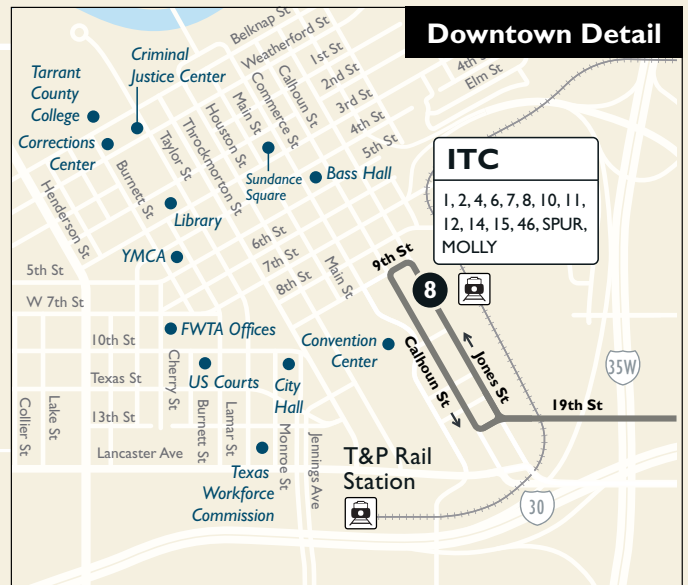

8

Riverside/Evans

Map Key

	Route Line
	Scheduled timepoint
	Transfer Center
	Transfer to other buses
	Trinity Railway Express

Effective:
August 13, 2017

Burnett Plaza | 801 Cherry Street
Suite 850 | Fort Worth, Texas 76102
Customer Service: 817.215.8600 |
www.FWTA.org | @TheTFortWorth

Sunday & Major Holidays

To Downtown

Sierra Vista Transfer Ctr.	Evans & Berry	Evans & Allen	Main & Rosedale	Fabons & Rosedale	Pine & Lancaster	Stephenson & Luella	ITC
1	2	3	4	5	6	7	8
6:44	6:47	6:52	6:57	7:01	7:04	7:09	7:15
7:44	7:47	7:52	7:57	8:01	8:04	8:09	8:15
8:44	8:47	8:52	8:57	9:01	9:04	9:09	9:15
9:44	9:47	9:52	9:57	10:01	10:04	10:09	10:15
10:44	10:47	10:52	10:57	11:01	11:04	11:09	11:15
11:44	11:47	11:52	11:57	12:01	12:04	12:09	12:15
12:44	12:47	12:52	12:57	1:01	1:04	1:09	1:15
1:44	1:47	1:52	1:57	2:01	2:04	2:09	2:15
2:44	2:47	2:52	2:57	3:01	3:04	3:09	3:15
3:44	3:47	3:52	3:57	4:01	4:04	4:09	4:15
4:44	4:47	4:52	4:57	5:01	5:04	5:09	5:15
5:44	5:47	5:52	5:57	6:01	6:04	6:09	6:15
6:44	6:47	6:52	6:57	7:01	7:04	7:09	7:15

From Downtown

ITC	Stephenson & Luella	Pine & Lancaster	Fabons & Rosedale	Sierra Vista Transfer Ctr.
8	7	6	5	1
7:15	7:20	7:24	7:29	7:38
8:15	8:20	8:24	8:29	8:38
9:15	9:20	9:24	9:29	9:38
10:15	10:20	10:24	10:29	10:38
11:15	11:20	11:24	11:29	11:38
12:15	12:20	12:24	12:29	12:38
1:15	1:20	1:24	1:29	1:38
2:15	2:20	2:24	2:29	2:38
3:15	3:20	3:24	3:29	3:38
4:15	4:20	4:24	4:29	4:38
5:15	5:20	5:24	5:29	5:38
6:15	6:20	6:24	6:29	6:38
7:15	7:20	7:24	7:29	7:38