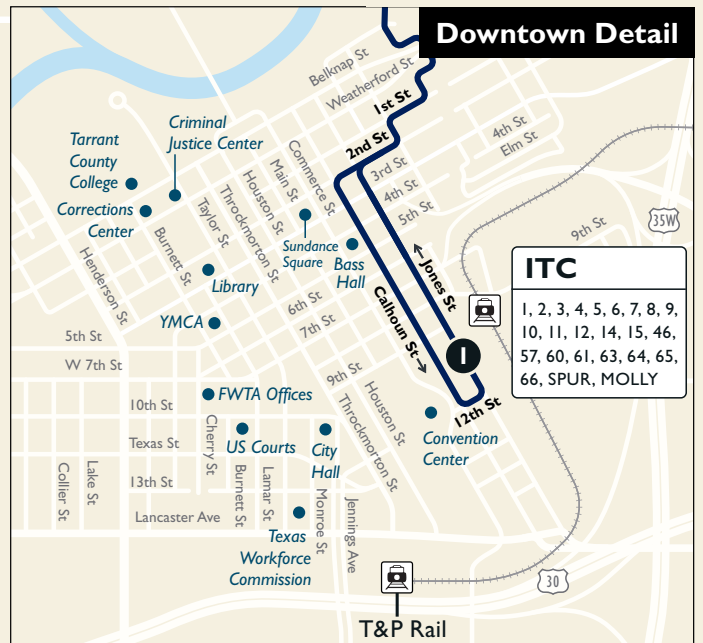

12

Samuels / Mercantile Center

Map Key

-  Route Line
-  Scheduled timepoint
-  Transfer Center
-  Transfer to other buses
-  Trinity Railway Express

Visit nextbus.com for real-time bus location info

ITC
 1, 2, 3, 4, 5, 6, 7, 8, 9, 10, 11, 12, 14, 15, 46, 57, 60, 61, 63, 64, 65, 66, SPUR, MOLLY

From Downtown

ITC Station	Northside & Samuels	Northside Transfer Center	Decatur & 28th Street	Deen & Long	Tanacross & Beach
1	2	3	4	5	6
6:15	6:25	6:34	6:36	6:40	7:00
6:45	6:55	7:04	7:06	7:10	7:30
7:15	7:25	7:34	7:36	7:40	8:00
7:45	7:55	8:04	8:06	8:10	8:30
8:15	8:25	8:34	8:36	8:40	9:00
8:45	8:55	9:04	9:06	9:10	9:30
9:15	9:25	9:34	9:36	9:40	10:00
Then every 60 minutes until:					
3:15	3:25	3:34	3:36	3:40	4:00
Then every 30 minutes until:					
6:15	6:25	6:34	6:36	6:40	7:00
7:15	7:25	7:34	7:36	7:40	8:00
8:15	8:25	8:34	8:36	8:40	9:00
9:15	9:25	9:34	9:36	9:40	10:00
10:15	10:25	10:34	10:36	10:40	11:00

Weekends & Major Holidays

From Downtown

ITC Station	Northside & Samuels	Northside Transfer Center	Decatur & 28th Street	Deen & Long	Tanacross & Beach
1	2	3	4	5	6
6:15	6:25	6:34	6:36	6:40	7:00
7:15	7:25	7:34	7:36	7:40	8:00
8:15	8:25	8:34	8:36	8:40	9:00
9:15	9:25	9:34	9:36	9:40	10:00
10:15	10:25	10:34	10:36	10:40	11:00
11:15	11:25	11:34	11:36	11:40	12:00
12:15	12:25	12:34	12:36	12:40	1:00
1:15	1:25	1:34	1:36	1:40	2:00
2:15	2:25	2:34	2:36	2:40	3:00
3:15	3:25	3:34	3:36	3:40	4:00
4:15	4:25	4:34	4:36	4:40	5:00
5:15	5:25	5:34	5:36	5:40	6:00
6:15	6:25	6:34	6:36	6:40	7:00
7:15	7:25	7:34	7:36	7:40	8:00
8:15	8:25	8:34	8:36	8:40	9:00
9:15	9:25	9:34	9:36	9:40	10:00
10:15	10:25	10:34	10:36	10:40	11:00