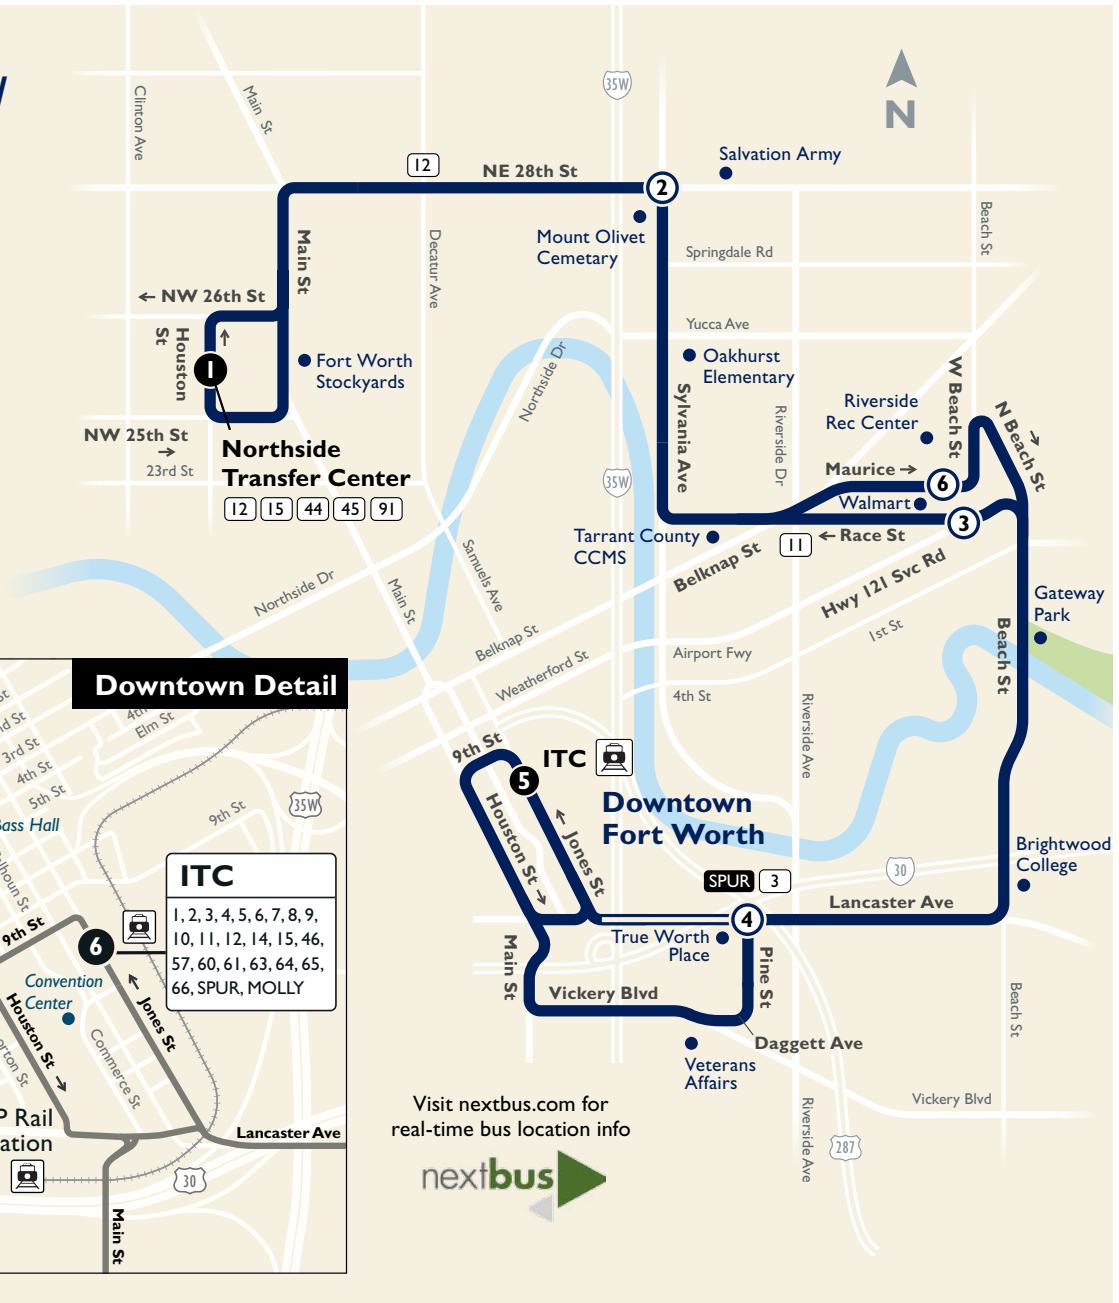

14

**Sylvania/
NE 28th**

Map Key

-  Route Line
-  Saturday/Sunday Only
-  Scheduled timepoint
-  Transfer Center
-  Transfer to other buses
-  Trinity Railway Express

Visit nextbus.com for real-time bus location info

From Downtown

ITC Station	Pine & Lancaster	Walmart	Sylvania & 28th	Northside Transfer
5	4	3	2	1
6:15	6:29	6:45	6:55	7:14
6:45	6:59	7:15	7:25	7:44
7:15	7:29	7:45	7:55	8:14
7:45	7:59	8:15	8:25	8:44
8:15	8:29	8:45	8:55	9:14
8:45	8:59	9:15	9:25	9:44
9:15	9:29	9:45	9:55	10:14
10:15	10:29	10:45	11:25	11:14
11:15	11:29	11:45	11:55	12:14
12:15	12:29	12:45	1:25	1:14
1:15	1:29	1:45	2:55	2:14
2:15	2:29	2:45	3:25	3:14
3:15	3:29	3:45	3:55	4:14
3:45	3:59	4:15	4:25	4:44
4:15	4:29	4:45	4:55	5:14
4:45	4:59	5:15	5:25	5:44
5:15	5:29	5:45	5:55	6:14
5:45	5:59	6:15	6:25	6:44
6:15	6:29	6:45	6:55	7:14
7:15	7:29	7:45	7:55	8:14
8:15	8:29	8:45	8:55	9:14
9:15	9:29	9:45	9:55	10:14
10:15	10:29	10:45	10:55	11:14

Weekends & Major Holidays

From Downtown

ITC Station	Pine & Lancaster	Walmart	Sylvania & 28th	Northside Transfer
5	4	3	2	1
7:15	7:29	7:45	7:55	8:14
8:15	8:29	8:45	8:55	9:14
9:15	9:29	9:45	9:55	10:14
10:15	10:29	10:45	10:55	11:14
11:15	11:29	11:45	11:55	12:14
12:15	12:29	12:45	12:55	1:14
1:15	1:29	1:45	1:55	2:14
2:15	2:29	2:45	2:55	3:14
3:15	3:29	3:45	3:55	4:14
4:15	4:29	4:45	4:55	5:14
5:15	5:29	5:45	5:55	6:14
6:15	6:29	6:45	6:55	7:14
7:15	7:29	7:45	7:55	8:14
8:15	8:29	8:45	8:55	9:14
9:15	9:29	9:45	9:55	10:14
10:15	10:29	10:45	10:55	11:14