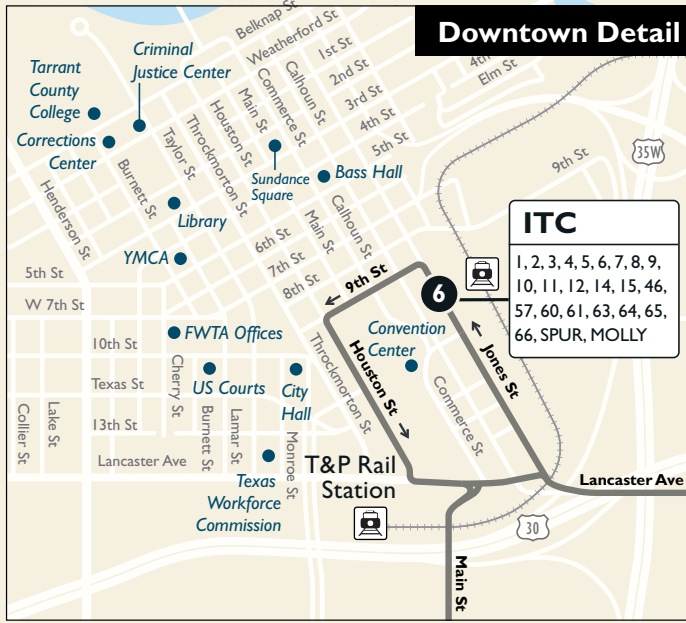

14

**Sylvania/
NE 28th**

Map Key

-  Route Line
-  Saturday/Sunday Only
-  Scheduled timepoint
-  Transfer Center
-  Transfer to other buses
-  Trinity Railway Express

Visit nextbus.com for real-time bus location info

From Downtown

ITC Station	Pine & Lancaster	Walmart	Sylvania & 28th	Northside Transfer
5	4	3	2	1
6:15	6:29	6:45	6:55	7:14
6:45	6:59	7:15	7:25	7:44
7:15	7:29	7:45	7:55	8:14
7:45	7:59	8:15	8:25	8:44
8:15	8:29	8:45	8:55	9:14
8:45	8:59	9:15	9:25	9:44
9:15	9:29	9:45	9:55	10:14
10:15	10:29	10:45	11:25	11:14
11:15	11:29	11:45	11:55	12:14
12:15	12:29	12:45	1:25	1:14
1:15	1:29	1:45	2:55	2:14
2:15	2:29	2:45	3:25	3:14
3:15	3:29	3:45	3:55	4:14
3:45	3:59	4:15	4:25	4:44
4:15	4:29	4:45	4:55	5:14
4:45	4:59	5:15	5:25	5:44
5:15	5:29	5:45	5:55	6:14
5:45	5:59	6:15	6:25	6:44
6:15	6:29	6:45	6:55	7:14
7:15	7:29	7:45	7:55	8:14
8:15	8:29	8:45	8:55	9:14
9:15	9:29	9:45	9:55	10:14
10:15	10:29	10:45	10:55	11:14

Weekends & Major Holidays

From Downtown

ITC Station	Pine & Lancaster	Walmart	Sylvania & 28th	Northside Transfer
5	4	3	2	1
7:15	7:29	7:45	7:55	8:14
8:15	8:29	8:45	8:55	9:14
9:15	9:29	9:45	9:55	10:14
10:15	10:29	10:45	10:55	11:14
11:15	11:29	11:45	11:55	12:14
12:15	12:29	12:45	12:55	1:14
1:15	1:29	1:45	1:55	2:14
2:15	2:29	2:45	2:55	3:14
3:15	3:29	3:45	3:55	4:14
4:15	4:29	4:45	4:55	5:14
5:15	5:29	5:45	5:55	6:14
6:15	6:29	6:45	6:55	7:14
7:15	7:29	7:45	7:55	8:14
8:15	8:29	8:45	8:55	9:14
9:15	9:29	9:45	9:55	10:14
10:15	10:29	10:45	10:55	11:14