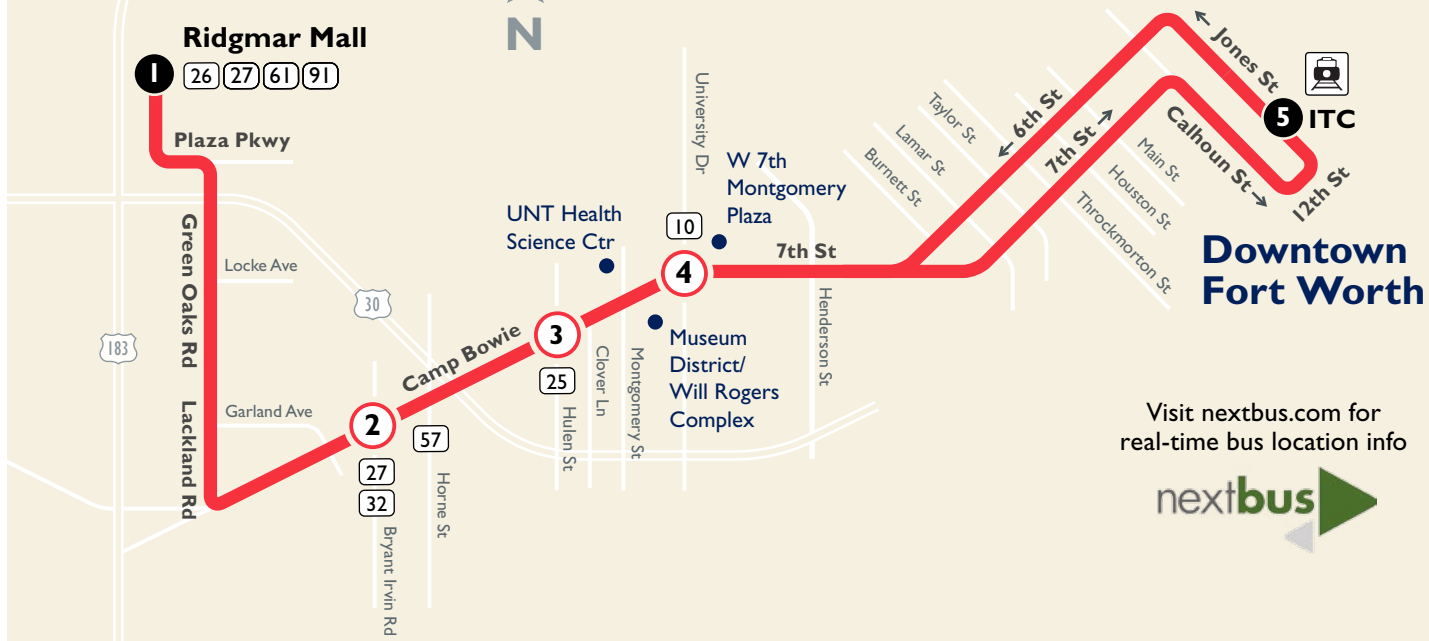

2 Camp Bowie

Map Key

-  Route Line
-  Scheduled timepoint
-  Transfer Center
-  Transfer to other buses
-  Trinity Railway Express

Downtown Detail

ITC
 1, 2, 3, 4, 5, 6, 7, 8, 9, 10,
 11, 12, 14, 15, 46, 57,
 60, 61, 63, 64, 65, 66,
 SPUR, MOLLY

Visit nextbus.com for real-time bus location info

Effective:
 August 13, 2017

Burnett Plaza | 801 Cherry Street
 Suite 850 | Fort Worth, Texas 76102
 Customer Service: 817.215.8600 |
www.FWTA.org | @TheTFortWorth

Weekdays

To Downtown

From Downtown

Ridgmar Mall	Camp Bowie & Bryant Irvin	Camp Bowie & Hulen	Camp Bowie & University	ITC Station	ITC Station	Camp Bowie & University	Camp Bowie & Hulen	Camp Bowie & Bryant Irvin	Ridgmar Mall
1	2	3	4	5	5	4	3	2	1
4:59	5:11	5:19	5:25	5:45	5:45	5:57	6:05	6:11	6:22
5:29	5:41	5:49	5:55	6:12	6:15	6:27	6:35	6:41	6:52
5:44	5:56	6:04	6:10	6:30	6:30	6:42	6:50	6:56	7:07
5:59	6:11	6:19	6:25	6:45	6:45	6:57	7:05	7:11	7:22
6:14	6:26	6:34	6:40	7:00	7:00	7:12	7:20	7:26	7:37
6:29	6:41	6:49	6:55	7:15	7:15	7:27	7:35	7:41	7:52
6:44	6:56	7:04	7:10	7:30	7:30	7:42	7:50	7:56	8:07
6:59	7:11	7:19	7:25	7:45	7:45	7:57	8:05	8:11	8:22
Then every 15 minutes until:					Then every 15 minutes until:				
6:29	6:41	6:49	6:55	7:15	7:18	7:27	7:35	7:41	7:52
7:14	7:26	7:34	7:40	8:00	8:15	8:27	8:35	8:41	8:52
7:32	7:44	7:51	7:57	8:15	9:15	9:27	9:35	9:41	9:52
8:32	8:44	8:51	8:57	9:15	10:15	10:27	10:35	10:41	10:52
9:32	9:44	9:51	9:57	10:15					

From Downtown

ITC Station	Camp Bowie & University	Camp Bowie & Hulen	Camp Bowie & Bryant Irvin	Ridgmar Mall
7:15	7:27	7:35	7:41	7:52
8:15	8:27	8:35	8:41	8:52
9:15	9:27	9:35	9:41	9:52
10:15	10:27	10:35	10:41	10:52
11:15	11:27	11:35	11:41	11:52
12:15	12:27	12:35	12:41	12:52
1:15	1:27	1:35	1:41	1:52
2:15	2:27	2:35	2:41	2:52
3:15	3:27	3:35	3:41	3:52
4:15	4:27	4:35	4:41	4:52
5:15	5:27	5:35	5:41	5:52
6:15	6:27	6:35	6:41	6:52
7:15	7:27	7:35	7:41	7:52