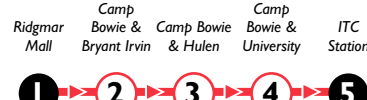

Sunday & Major Holidays

To Downtown

Ridgmar Mall	Camp Bowie & Bryant Irvin	Camp Bowie & Hulen	Camp Bowie & University	ITC Station
6:32	6:44	6:51	6:57	7:15
7:32	7:44	7:51	7:57	8:15
8:32	8:44	8:51	8:57	9:15
9:32	9:44	9:51	9:57	10:15
10:32	10:44	10:51	10:57	11:15
11:32	11:44	11:51	11:57	12:15
12:32	12:44	12:51	12:57	1:15
1:32	1:44	1:51	1:57	2:15
2:32	2:44	2:51	2:57	3:15
3:32	3:44	3:51	3:57	4:15
4:32	4:44	4:51	4:57	5:15
5:32	5:44	5:51	5:57	6:15
6:32	6:44	6:51	6:57	7:15