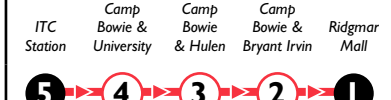

From Downtown

ITC Station	Camp Bowie & University	Camp Bowie & Hulen	Camp Bowie & Bryant Irvin	Ridgmar Mall
7:15	7:27	7:35	7:41	7:52
8:15	8:27	8:35	8:41	8:52
9:15	9:27	9:35	9:41	9:52
10:15	10:27	10:35	10:41	10:52
11:15	11:27	11:35	11:41	11:52
12:15	12:27	12:35	12:41	12:52
1:15	1:27	1:35	1:41	1:52
2:15	2:27	2:35	2:41	2:52
3:15	3:27	3:35	3:41	3:52
4:15	4:27	4:35	4:41	4:52
5:15	5:27	5:35	5:41	5:52
6:15	6:27	6:35	6:41	6:52
7:15	7:27	7:35	7:41	7:52

PM Times

Effective:
August 13, 2017