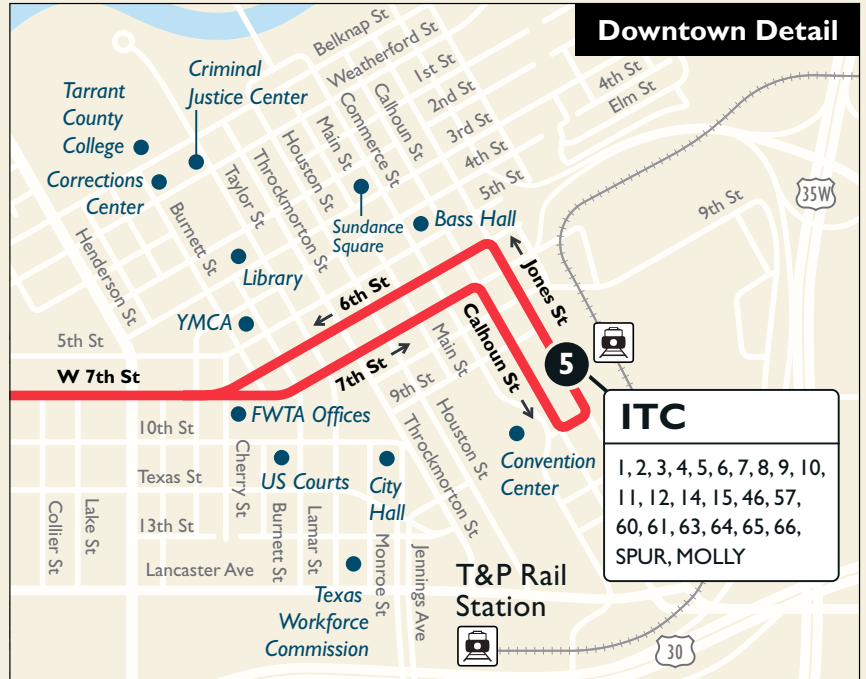

2 Camp Bowie

Map Key

-  Route Line
-  Scheduled timepoint
-  Transfer Center
-  Transfer to other buses
-  Trinity Railway Express

Downtown Detail

ITC
 1, 2, 3, 4, 5, 6, 7, 8, 9, 10,
 11, 12, 14, 15, 46, 57,
 60, 61, 63, 64, 65, 66,
 SPUR, MOLLY

From Downtown

ITC Station	Camp Bowie & University	Camp Bowie & Hulen	Camp Bowie & Bryant Irvin	Ridgmar Mall
6:15	6:27	6:35	6:41	6:52
6:45	6:57	7:05	7:11	7:22
7:15	7:27	7:35	7:41	7:52
7:45	7:57	8:05	8:11	8:22
8:15	8:27	8:35	8:41	8:52
8:45	8:57	9:05	9:11	9:22
9:15	9:27	9:35	9:41	9:52
9:45	9:57	10:05	10:11	10:22
10:15	10:27	10:35	10:41	10:52
10:45	10:57	11:05	11:11	11:22
11:15	11:27	11:35	11:41	11:52
11:45	11:57	12:05	12:11	12:22
12:15	12:27	12:35	12:41	12:52
12:45	12:57	1:05	1:11	1:22
1:15	1:27	1:35	1:41	1:52
1:45	1:57	2:05	2:11	2:22
2:15	2:27	2:35	2:41	2:52
2:45	2:57	3:05	3:11	3:22
3:15	3:27	3:35	3:41	3:52
3:45	3:57	4:05	4:11	4:22
4:15	4:27	4:35	4:41	4:52
4:45	4:57	5:05	5:11	5:22
5:15	5:27	5:35	5:41	5:52
5:45	5:57	6:05	6:11	6:22
6:15	6:27	6:35	6:41	6:52
6:45	6:57	7:05	7:11	7:22
7:15	7:27	7:35	7:41	7:52
8:15	8:27	8:35	8:41	8:52
9:15	9:27	9:35	9:41	9:52
10:15	10:27	10:35	10:41	10:52

From Downtown

ITC Station	Camp Bowie & University	Camp Bowie & Hulen	Camp Bowie & Bryant Irvin	Ridgmar Mall
7:15	7:27	7:35	7:41	7:52
8:15	8:27	8:35	8:41	8:52
9:15	9:27	9:35	9:41	9:52
10:15	10:27	10:35	10:41	10:52
11:15	11:27	11:35	11:41	11:52
12:15	12:27	12:35	12:41	12:52
1:15	1:27	1:35	1:41	1:52
2:15	2:27	2:35	2:41	2:52
3:15	3:27	3:35	3:41	3:52
4:15	4:27	4:35	4:41	4:52
5:15	5:27	5:35	5:41	5:52
6:15	6:27	6:35	6:41	6:52
7:15	7:27	7:35	7:41	7:52