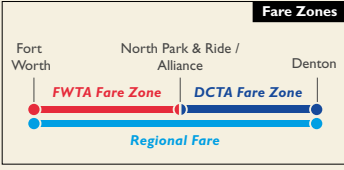

63

North Park & Ride, Alliance

64

North Texas Xpress

Visit nextbus.com for real-time bus location info

Map Key

- Route Line
- - - - Non-Stop Service
- # Scheduled timepoint
- # Transfer Center
- # Transfer to FWTA buses
- 7 Transfer to DCTA buses
- UNT Transfer to UNT shuttle
- TR Trinity Railway Express
- PR Park & Ride

Effective:
August 13, 2017

Burnett Plaza | 801 Cherry Street
Suite 850 | Fort Worth, Texas 76102
Customer Service: 817.215.8600 |
www.FWTA.org | @TheTFortWorth

Weekdays

Northbound

	ITC Station	6th St & Throckmorton	North Park & Ride	Alliance Heritage Pkwy & Horizon Dr	Denton Texas Health Presbyterian Park & Ride
Route	1	2	3	4	5
63*	5:15	5:20	6:15	6:00	—
63*	6:05	6:10	7:00	6:50	—
64	6:15	6:20	6:50	7:00	7:39
63*	6:55	7:00	7:50	7:40	—
64	7:45	7:50	8:20	8:30	9:09
64	9:15	9:20	9:50	10:00	10:39
64	10:45	10:50	11:20	11:30	12:09
64	12:45	12:50	1:20	1:30	2:09
64	2:15	2:20	2:50	3:00	3:39
64	3:45	3:50	4:20	4:30	5:09
63	4:15	4:20	5:00	5:10	—
64	5:15	5:20	5:50	6:00	6:39
63	6:15	6:20	6:55	7:05	—
64	6:45	6:50	7:20	7:30	8:09
64	8:15	8:20	8:50	9:00	9:39

* Route 63 trips will serve Alliance Heritage Pkwy & Horizon Dr then travel to North Park and Ride

Weekdays

Southbound

	Denton Texas Health Presbyterian Park & Ride	Alliance Heritage Pkwy & Horizon Dr	North Park & Ride	ITC Station
Route	5	4	3	1
63	—	6:00	6:15	6:50
63	—	6:50	7:00	7:40
64	6:15	6:57	7:07	7:45
63	—	7:40	7:50	8:30
64	7:45	8:27	8:37	9:15
64	9:15	9:57	10:07	10:45
64	10:45	11:27	11:37	12:15
64	12:15	12:57	1:07	1:45
64	2:15	2:57	3:07	3:45
64	3:45	4:27	4:37	5:15
63	—	5:10	5:00	5:50
64	5:15	5:57	6:07	6:45
63	—	7:05	6:55	7:45
64	6:45	7:27	7:37	8:15
64	8:15	8:57	9:07	9:45