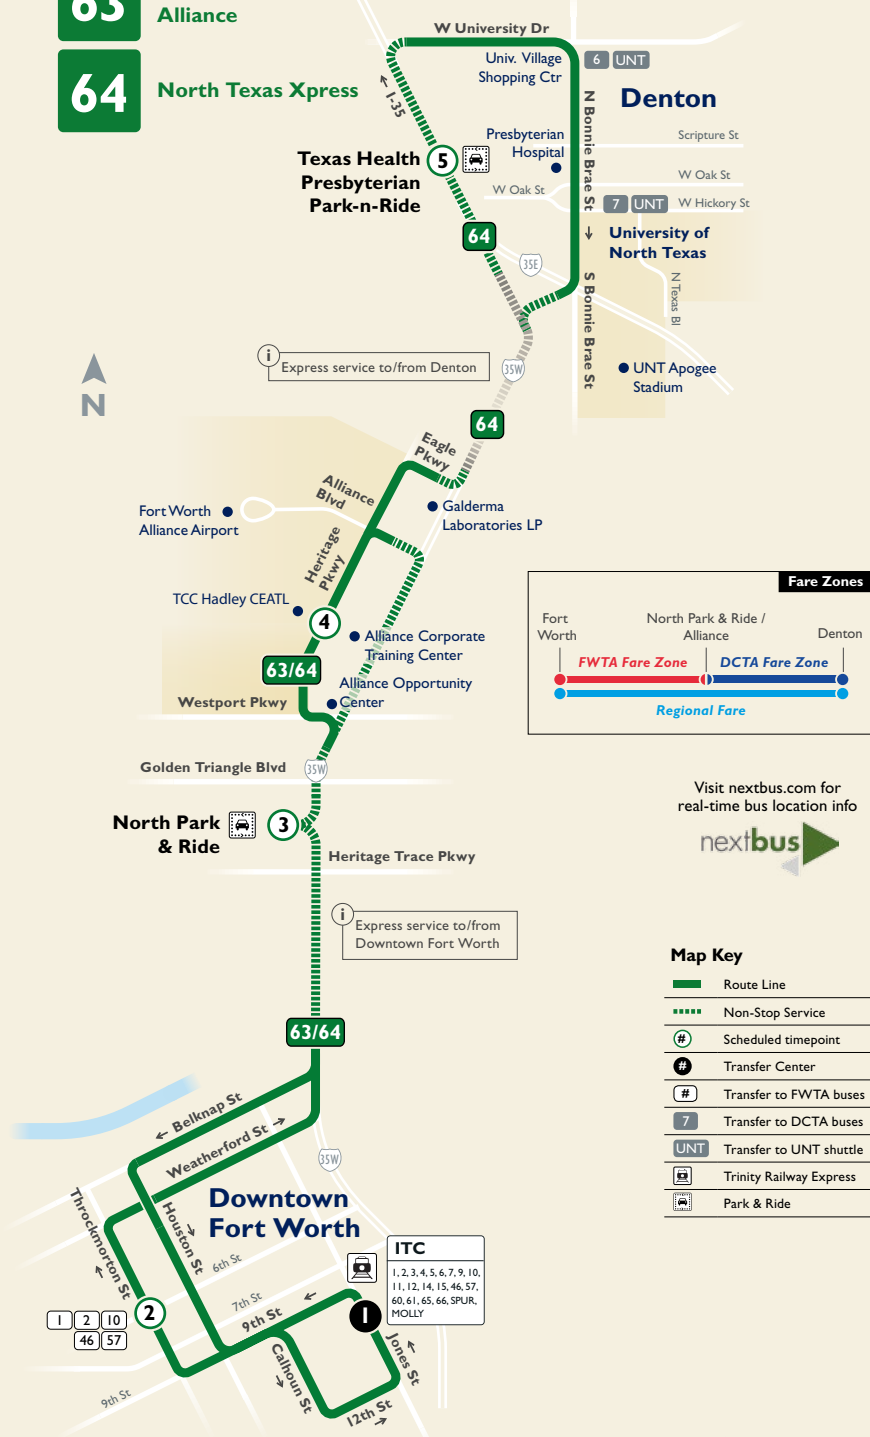

63

North Park & Ride, Alliance

64

North Texas Xpress

Visit nextbus.com for real-time bus location info

Map Key

- Route Line
- - - - Non-Stop Service
- # Scheduled timepoint
- # Transfer Center
- # Transfer to FWTA buses
- 7 Transfer to DCTA buses
- UNT Transfer to UNT shuttle
- TR Trinity Railway Express
- PR Park & Ride

Effective:
August 13, 2017

Burnett Plaza | 801 Cherry Street
Suite 850 | Fort Worth, Texas 76102
Customer Service: 817.215.8600 |
www.FWTA.org | @TheTFortWorth

Weekdays

Northbound

	ITC Station	6th St & Throckmorton	North Park & Ride	Alliance Heritage Pkwy & Horizon Dr	Denton Texas Health Presbyterian Park & Ride
Route	1	2	3	4	5
63*	5:15	5:20	6:15	6:00	—
63*	6:05	6:10	7:00	6:50	—
64	6:15	6:20	6:50	7:00	7:39
63*	6:55	7:00	7:50	7:40	—
64	7:45	7:50	8:20	8:30	9:09
64	9:15	9:20	9:50	10:00	10:39
64	10:45	10:50	11:20	11:30	12:09
64	12:45	12:50	1:20	1:30	2:09
64	2:15	2:20	2:50	3:00	3:39
64	3:45	3:50	4:20	4:30	5:09
63	4:15	4:20	5:00	5:10	—
64	5:15	5:20	5:50	6:00	6:39
63	6:15	6:20	6:55	7:05	—
64	6:45	6:50	7:20	7:30	8:09
64	8:15	8:20	8:50	9:00	9:39

* Route 63 trips will serve Alliance Heritage Pkwy & Horizon Dr then travel to North Park and Ride

Weekdays

Southbound

	Denton Texas Health Presbyterian Park & Ride	Alliance Heritage Pkwy & Horizon Dr	North Park & Ride	ITC Station
Route	5	4	3	1
63	—	6:00	6:15	6:50
63	—	6:50	7:00	7:40
64	6:15	6:57	7:07	7:45
63	—	7:40	7:50	8:30
64	7:45	8:27	8:37	9:15
64	9:15	9:57	10:07	10:45
64	10:45	11:27	11:37	12:15
64	12:15	12:57	1:07	1:45
64	2:15	2:57	3:07	3:45
64	3:45	4:27	4:37	5:15
63	—	5:10	5:00	5:50
64	5:15	5:57	6:07	6:45
63	—	7:05	6:55	7:45
64	6:45	7:27	7:37	8:15
64	8:15	8:57	9:07	9:45