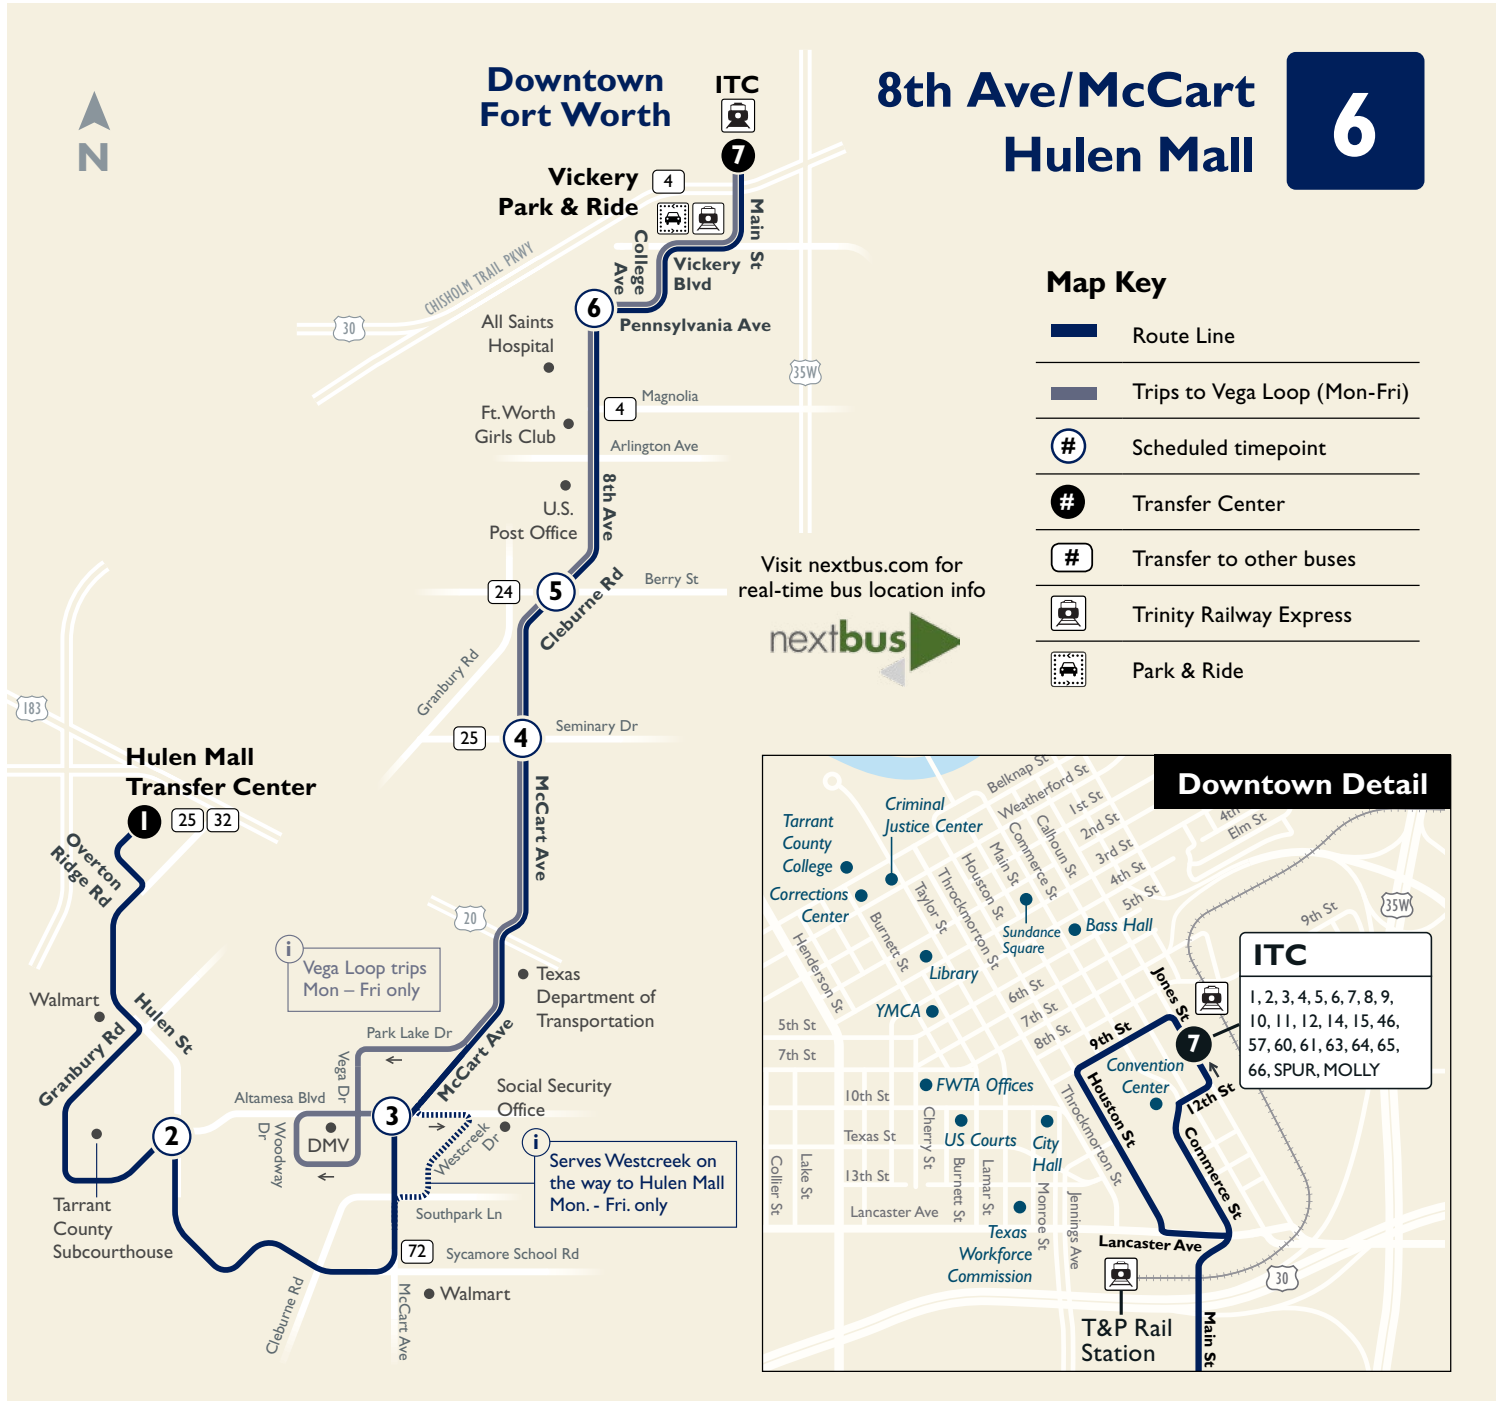

8th Ave/McCart Hulén Mall

Map Key

- Route Line
- Trips to Vega Loop (Mon-Fri)
- Scheduled timepoint
- Transfer Center
- Transfer to other buses
- Trinity Railway Express
- Park & Ride

Visit nextbus.com for real-time bus location info

Saturday

From Downtown

ITC Station	8th Ave & Pennsylvania	Berry & Cleburne Rd	McCart & Seminary	McCart & Altamesa	Hulen & Altamesa	Hulen Mall
7	6	5	4	3	2	1
6:15	6:26	6:41	6:53	7:02	7:16	7:30
7:15	7:26	7:41	7:53	8:02	8:16	8:30
8:15	8:26	8:41	8:53	9:02	9:16	9:30
9:15	9:26	9:41	9:53	10:02	10:16	10:30
10:15	10:26	10:41	10:53	11:02	11:16	11:30
11:15	11:26	11:41	11:53	12:02	12:16	12:30
12:15	12:26	12:41	12:53	1:02	1:16	1:30
1:15	1:26	1:41	1:53	2:02	2:16	2:30
2:15	2:26	2:41	2:53	3:02	3:16	3:30
3:15	3:26	3:41	3:53	4:02	4:16	4:30
4:15	4:26	4:41	4:53	5:02	5:16	5:30
5:15	5:26	5:41	5:53	6:02	6:16	6:30
6:15	6:26	6:41	6:53	7:02	7:16	7:30
7:15	7:26	7:41	7:53	8:02	8:16	8:30

Sunday & Major Holidays

From Downtown

ITC Station	8th Ave & Pennsylvania	Berry & Cleburne Rd	McCart & Seminary	McCart & Altamesa	Hulen & Altamesa	Hulen Mall
7	6	5	4	3	2	1
6:15	6:26	6:41	6:53	7:02	7:16	7:30
7:15	7:26	7:41	7:53	8:02	8:16	8:30
8:15	8:26	8:41	8:53	9:02	9:16	9:30
9:15	9:26	9:41	9:53	10:02	10:16	10:30
10:15	10:26	10:41	10:53	11:02	11:16	11:30
11:15	11:26	11:41	11:53	12:02	12:16	12:30
12:15	12:26	12:41	12:53	1:02	1:16	1:30
1:15	1:26	1:41	1:53	2:02	2:16	2:30
2:15	2:26	2:41	2:53	3:02	3:16	3:30
3:15	3:26	3:41	3:53	4:02	4:16	4:30
4:15	4:26	4:41	4:53	5:02	5:16	5:30
5:15	5:26	5:41	5:53	6:02	6:16	6:30
6:15	6:26	6:41	6:53	7:02	7:16	7:30
7:15	7:26	7:41	7:53	8:02	8:16	8:30