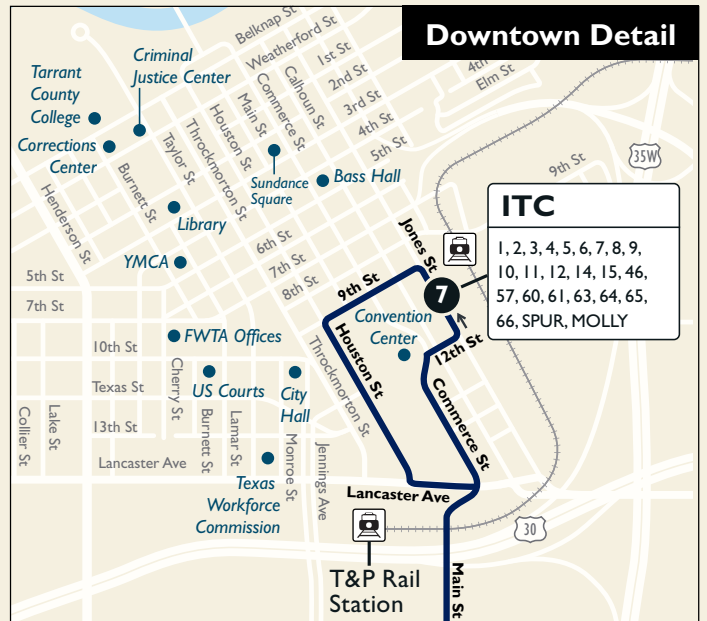

Downtown Detail

ITC
1, 2, 3, 4, 5, 6, 7, 8, 9,
10, 11, 12, 14, 15, 46,
57, 60, 61, 63, 64, 65,
66, SPUR, MOLLY

Effective:
August 13, 2017

Burnett Plaza | 801 Cherry Street
Suite 850 | Fort Worth, Texas 76102
Customer Service: 817.215.8600 |
www.FWTA.org | @TheTFortWorth