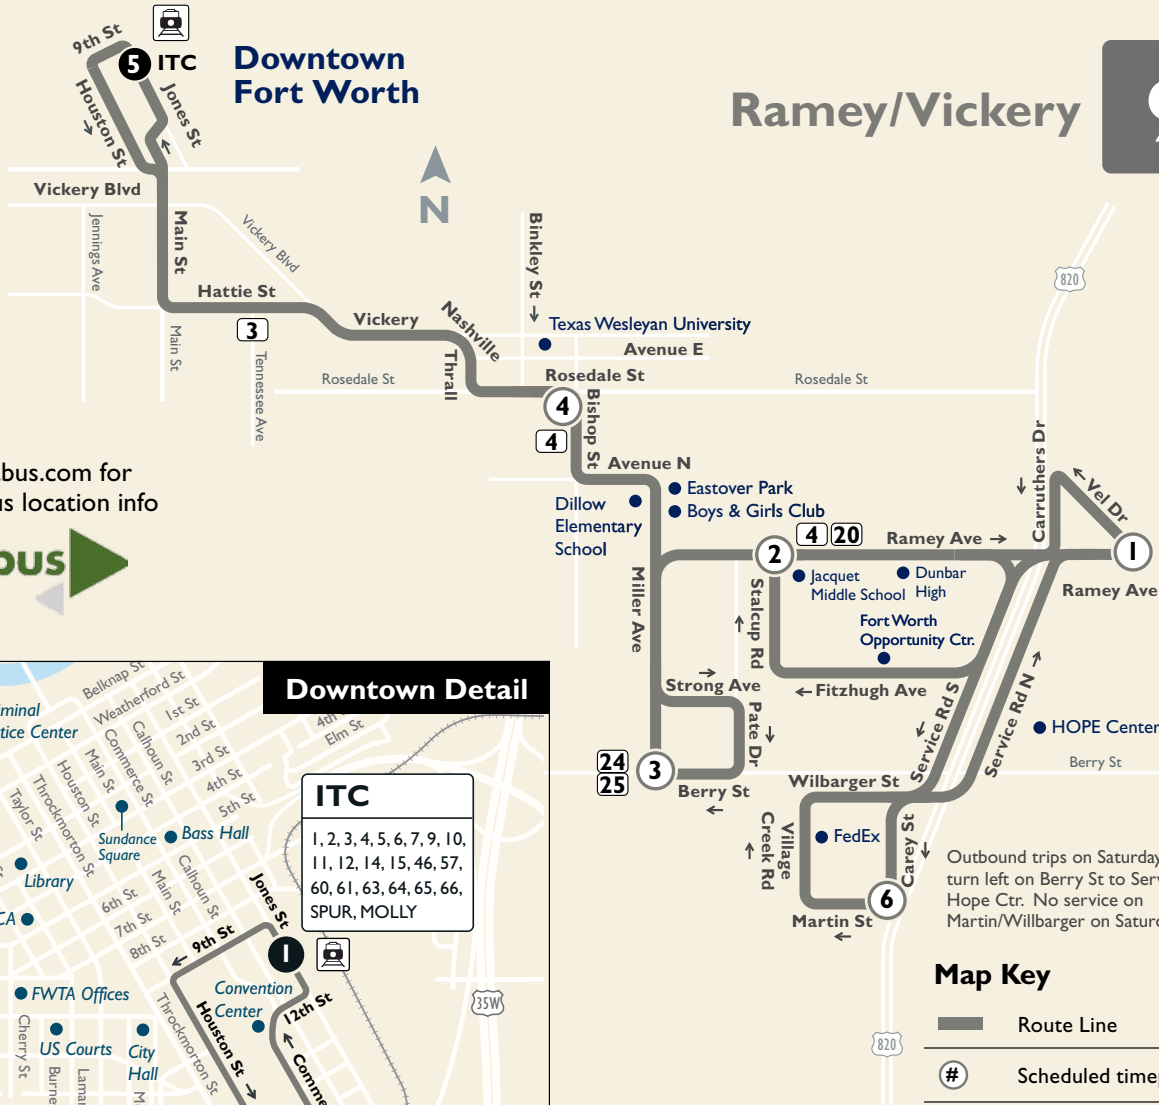

9

Visit nextbus.com for real-time bus location info

Outbound trips on Saturdays turn left on Berry St to Serve Hope Ctr. No service on Martin/Willbarger on Saturday.

Map Key

- Route Line
- Scheduled timepoint
- Transfer Center
- Transfer to other buses
- Trinity Railway Express

From Downtown

ITC Station	Rosedale & Bishop	Berry & Miller	Ramey & Stalcup	Carey & Martin	Ramey & Vel
5	4	3	2	6	1
7:15	7:35	7:46	7:57	8:06	8:20
8:15	8:35	8:46	8:57	9:06	9:20
9:15	9:35	9:46	9:57	10:06	10:20
10:15	10:35	10:46	10:57	11:06	11:20
11:15	11:35	11:46	11:57	12:06	12:20
12:15	12:35	12:46	12:57	1:06	1:20
1:15	1:35	1:46	1:57	2:06	2:20
2:15	2:35	2:46	2:57	3:06	3:20
3:15	3:35	3:46	3:57	4:06	4:20
4:15	4:35	4:46	4:57	5:06	5:20
5:15	5:35	5:46	5:57	6:06	6:20
6:15	6:35	6:46	6:57	—	7:07
7:15	7:35	7:46	7:57	—	8:07

PM Times

Saturday

To Downtown

Ramey & Vel	Ramey & Stalcup	Berry & Miller	Rosedale & Bishop	ITC Station
1	2	3	4	5
6:20	6:30	6:41	6:50	7:15
7:20	7:30	7:41	7:50	8:15
8:20	8:30	8:41	8:50	9:15
9:20	9:30	9:41	9:50	10:15
10:20	10:30	10:41	10:50	11:15
11:20	11:30	11:41	11:50	12:15
12:20	12:30	12:41	12:50	1:15
1:20	1:30	1:41	1:50	2:15
2:20	2:30	2:41	2:50	3:15
3:20	3:30	3:41	3:50	4:15
4:20	4:30	4:41	4:50	5:15
5:20	5:30	5:41	5:50	6:15
6:20	6:30	6:41	6:50	7:15

Saturday

From Downtown

ITC Station	Rosedale & Bishop	Berry & Miller	Ramey & Stalcup	Ramey & Vel
5	4	3	2	1
7:15	7:35	7:46	7:57	8:07
8:15	8:35	8:46	8:57	9:07
9:15	9:35	9:46	9:57	10:07
10:15	10:35	10:46	10:57	11:07
11:15	11:35	11:46	11:57	12:07
12:15	12:35	12:46	12:57	1:07
1:15	1:35	1:46	1:57	2:07
2:15	2:35	2:46	2:57	3:07
3:15	3:35	3:46	3:57	4:07
4:15	4:35	4:46	4:57	5:07
5:15	5:35	5:46	5:57	6:07
6:15	6:35	6:46	6:57	7:07
7:15	7:35	7:46	7:57	8:07