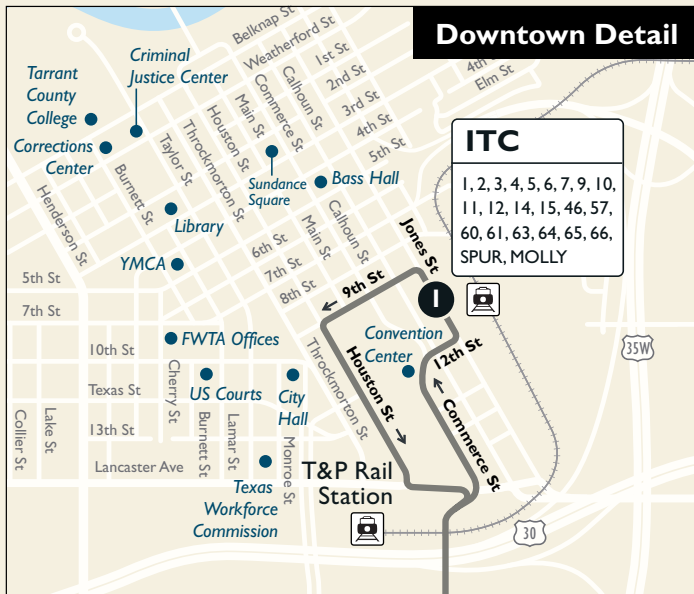

9

Visit nextbus.com for real-time bus location info

Outbound trips on Saturdays turn left on Berry St to Serve Hope Ctr. No service on Martin/Willbarger on Saturday.

Map Key

- Route Line
- Scheduled timepoint
- Transfer Center
- Transfer to other buses
- Trinity Railway Express

From Downtown

ITC Station	Rosedale & Bishop	Berry & Miller	Ramey & Stalcup	Carey & Martin	Ramey & Vel
5	4	3	2	6	1
7:15	7:35	7:46	7:57	8:06	8:20
8:15	8:35	8:46	8:57	9:06	9:20
9:15	9:35	9:46	9:57	10:06	10:20
10:15	10:35	10:46	10:57	11:06	11:20
11:15	11:35	11:46	11:57	12:06	12:20
12:15	12:35	12:46	12:57	1:06	1:20
1:15	1:35	1:46	1:57	2:06	2:20
2:15	2:35	2:46	2:57	3:06	3:20
3:15	3:35	3:46	3:57	4:06	4:20
4:15	4:35	4:46	4:57	5:06	5:20
5:15	5:35	5:46	5:57	6:06	6:20
6:15	6:35	6:46	6:57	—	7:07
7:15	7:35	7:46	7:57	—	8:07

PM Times

Saturday

To Downtown

Ramey & Vel	Ramey & Stalcup	Berry & Miller	Rosedale & Bishop	ITC Station
1	2	3	4	5
6:20	6:30	6:41	6:50	7:15
7:20	7:30	7:41	7:50	8:15
8:20	8:30	8:41	8:50	9:15
9:20	9:30	9:41	9:50	10:15
10:20	10:30	10:41	10:50	11:15
11:20	11:30	11:41	11:50	12:15
12:20	12:30	12:41	12:50	1:15
1:20	1:30	1:41	1:50	2:15
2:20	2:30	2:41	2:50	3:15
3:20	3:30	3:41	3:50	4:15
4:20	4:30	4:41	4:50	5:15
5:20	5:30	5:41	5:50	6:15
6:20	6:30	6:41	6:50	7:15

Saturday

From Downtown

ITC Station	Rosedale & Bishop	Berry & Miller	Ramey & Stalcup	Ramey & Vel
5	4	3	2	1
7:15	7:35	7:46	7:57	8:07
8:15	8:35	8:46	8:57	9:07
9:15	9:35	9:46	9:57	10:07
10:15	10:35	10:46	10:57	11:07
11:15	11:35	11:46	11:57	12:07
12:15	12:35	12:46	12:57	1:07
1:15	1:35	1:46	1:57	2:07
2:15	2:35	2:46	2:57	3:07
3:15	3:35	3:46	3:57	4:07
4:15	4:35	4:46	4:57	5:07
5:15	5:35	5:46	5:57	6:07
6:15	6:35	6:46	6:57	7:07
7:15	7:35	7:46	7:57	8:07