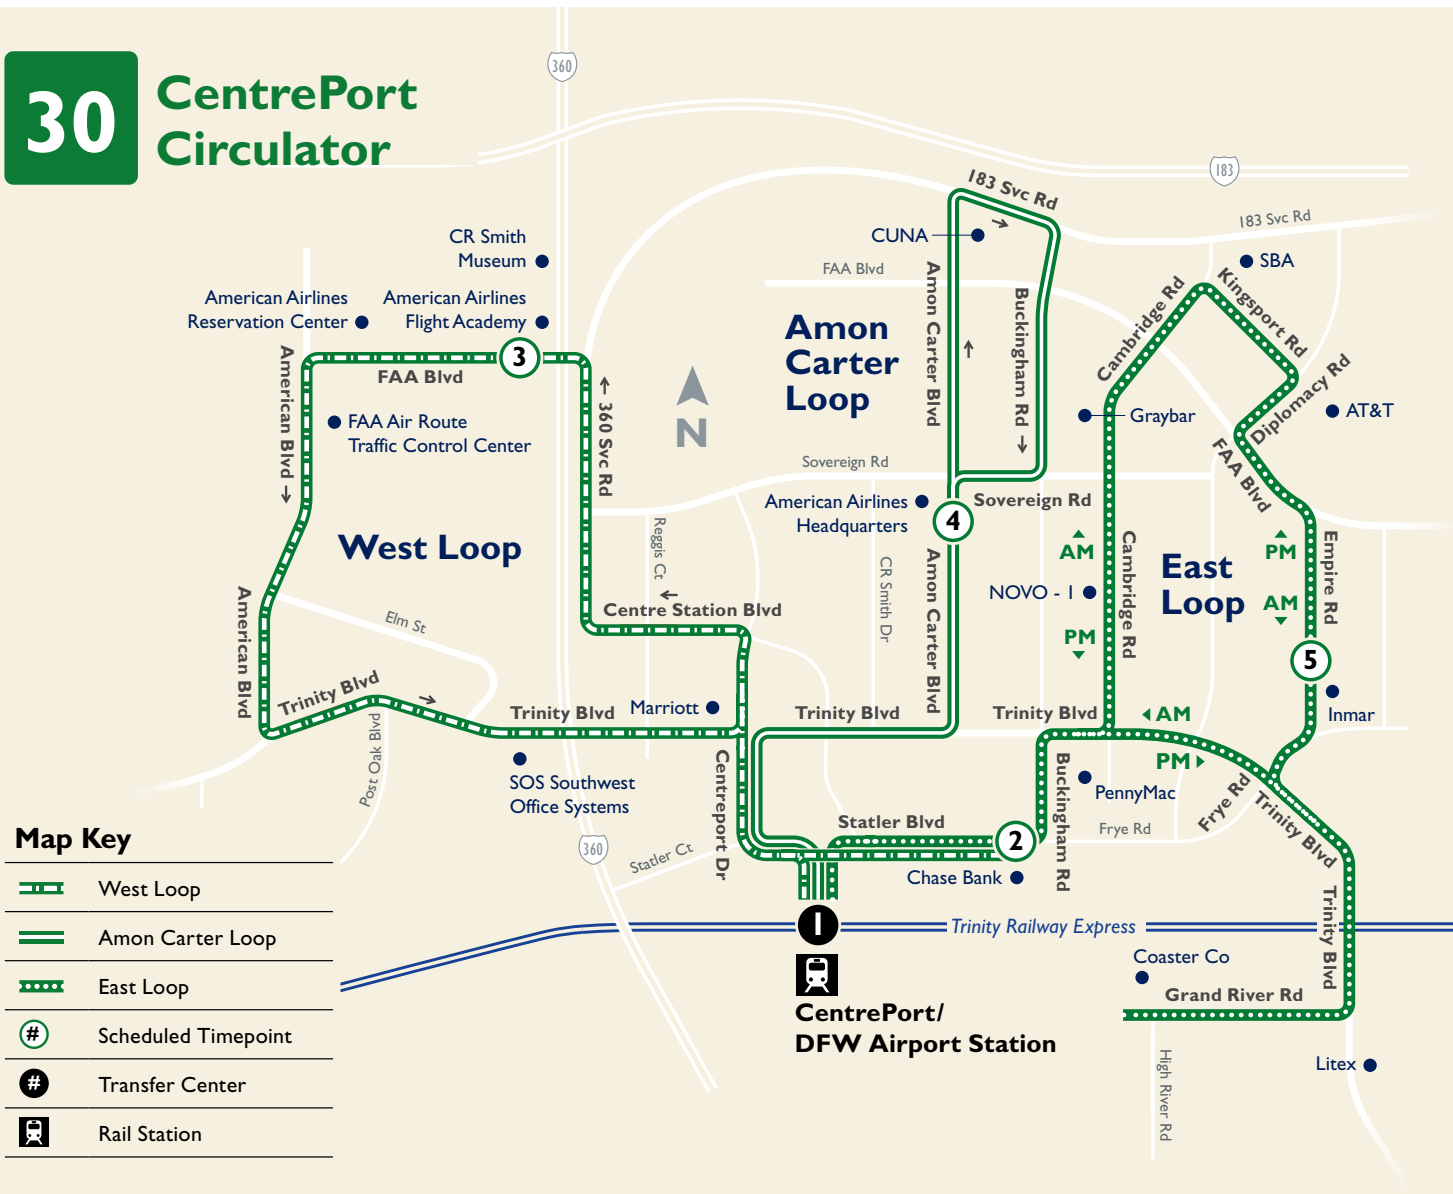

**30**

**CentrePort  
Circulator**

**Map Key**

- West Loop
- Amon Carter Loop
- East Loop
- Scheduled Timepoint
- Transfer Center
- Rail Station

**Weekdays**

**West Loop AM/PM**

CentrePort Station	Chase Bank	American Airlines Academy	CentrePort Station
1	2	3	1
6:10	6:14	6:18	6:30
6:32	6:36	6:40	6:52
6:52	6:56	7:00	7:12
7:20	7:24	7:28	7:40
7:50	7:54	7:58	8:10
8:10	8:14	8:18	8:30
8:32	8:36	8:40	8:52
CentrePort Station	American Airlines Academy	Chase Bank	CentrePort Station
1	3	2	1
2:55	3:03	3:16	3:20
3:20	3:28	3:41	3:45
3:55	4:03	4:16	4:20
4:20	4:28	4:41	4:45
4:50	4:58	5:11	5:15
5:20	5:28	5:41	5:45
5:50	5:58	6:11	6:15
6:15	6:23	6:36	6:40

**Amon Carter Loop**

CentrePort Station	American Airlines Headquarters	CentrePort Station
1	4	1
6:10	6:22	6:30
6:32	6:44	6:52
6:52	7:04	7:12
7:20	7:32	7:40
7:50	8:02	8:10
8:10	8:22	8:30
8:32	8:44	8:52
No Midday Service		
3:00	3:12	3:20
3:25	3:37	3:45
4:00	4:12	4:20
4:25	4:37	4:45
4:55	5:07	5:15
5:25	5:37	5:45
5:55	6:12	6:15
6:20	6:32	6:40

**East Loop**

CentrePort Station	Inmar	CentrePort Station
1	5	1
6:02	6:15	6:27
6:32	6:45	6:57
7:02	7:15	7:27
7:32	7:45	7:57
8:02	8:15	8:27
8:32	8:45	8:57
No Midday Service		
2:55	3:08	3:20
3:20	3:33	3:45
3:55	4:08	4:20
4:20	4:33	4:45
4:50	5:03	5:15
5:20	5:33	5:45
5:50	6:03	6:15
6:15	6:28	6:40

AM Times PM Times

Route 30 has no service on Weekends or Major Holidays

**CentrePort/DFW Airport Station**