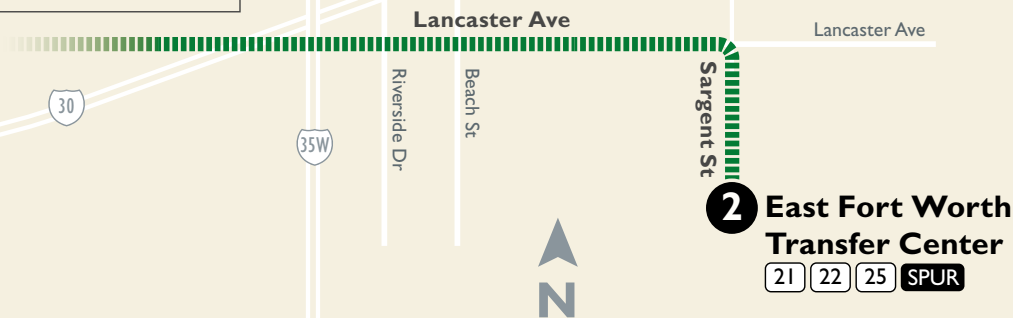

**60**

**Eastside Express**

**Map Key**

- Non-Stop Service
- # Scheduled Timepoint
- # Transfer Center
- # Transfer to other buses
- Train Station

**i** Route continues to/from Downtown Fort Worth via Lancaster Ave

**Weekdays**

**To Downtown**

East Fort Worth  
Transfer Center

ITC  
Station

**2**

**1**

6:47  
7:17  
7:47

6:57  
7:27  
7:57

**From Downtown**

ITC  
Station

East Fort Worth  
Transfer Center

**2**

**1**

6:58  
7:28

7:13  
7:43

AM Times