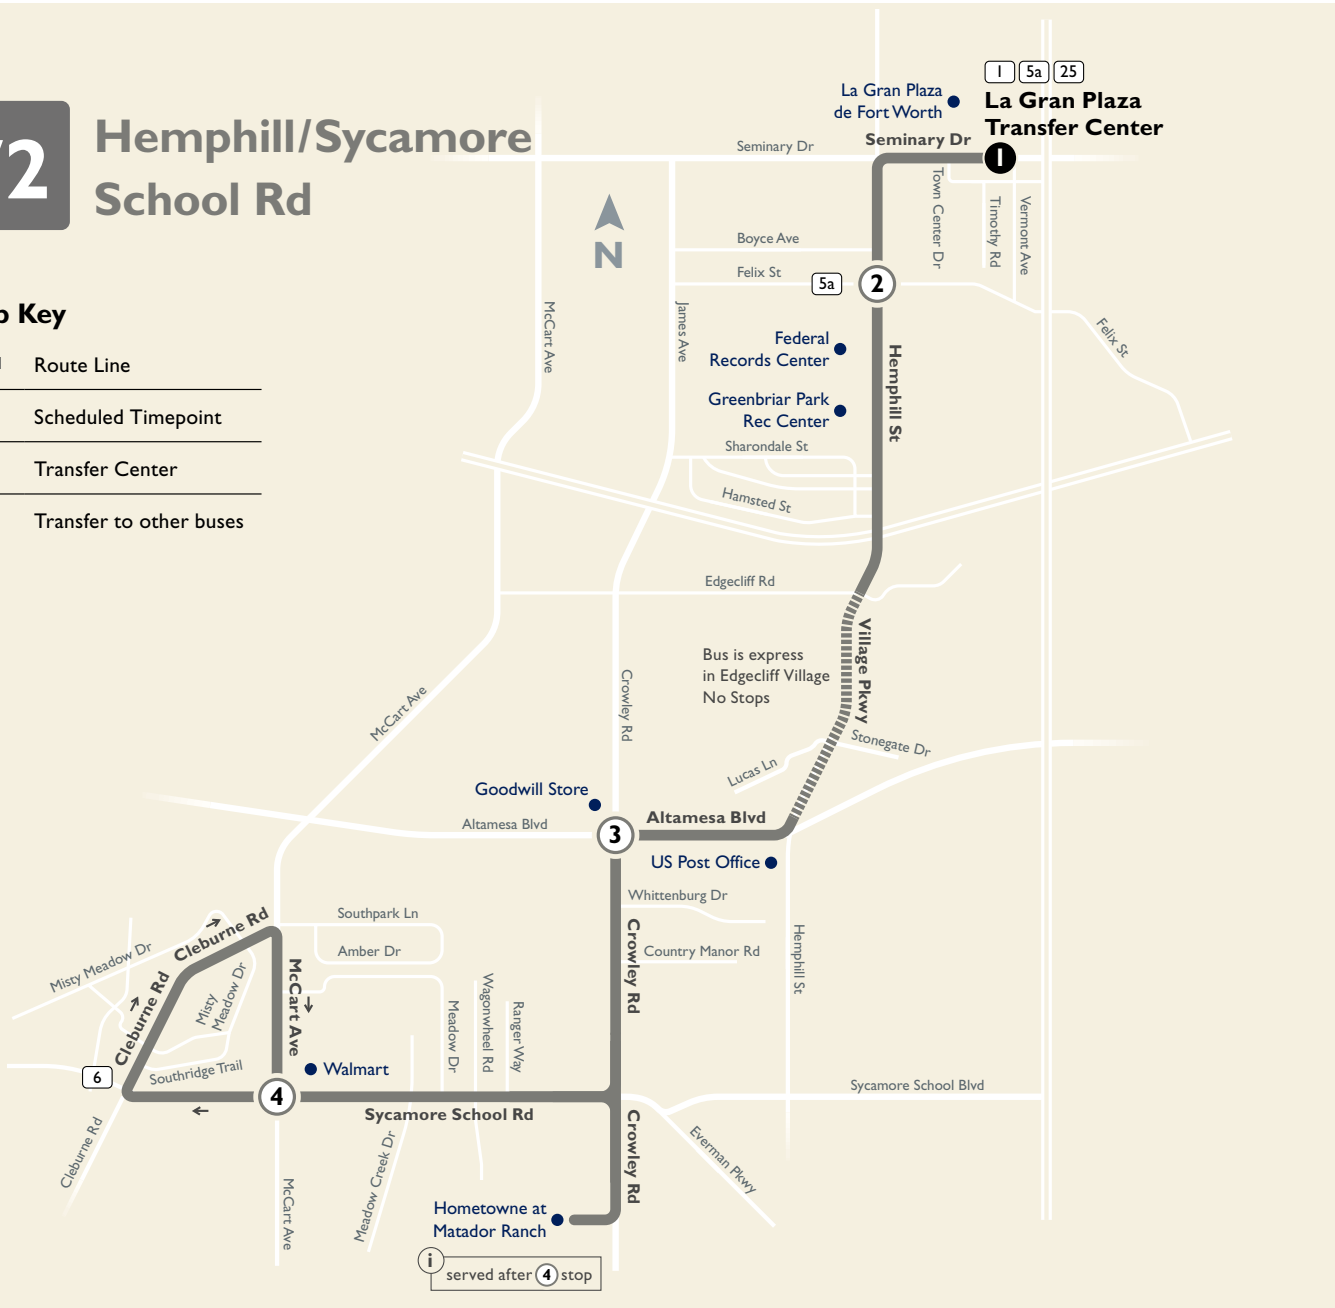

72 Hemphill/Sycamore School Rd

Map Key

-  Route Line

-  Scheduled Timepoint

-  Transfer Center

-  Transfer to other buses

Weekdays

To La Gran Plaza

| Sycamore School & McCart | Altamesa & Crowley | Felix & Hemphill | La Gran Plaza Transfer Center |
|--------------------------|--------------------|------------------|-------------------------------|
| ④ | ③ | ② | ① |
| 7:12 | 7:30 | 7:37 | 7:45 |
| 8:12 | 8:30 | 8:37 | 8:45 |
| 9:12 | 9:30 | 9:37 | 9:45 |
| 10:12 | 10:30 | 10:37 | 10:45 |
| 11:12 | 11:30 | 11:37 | 11:45 |
| 12:12 | 12:30 | 12:37 | 12:45 |
| 1:12 | 1:30 | 1:37 | 1:45 |
| 2:12 | 2:30 | 2:37 | 2:45 |
| 3:12 | 3:30 | 3:37 | 3:45 |
| 4:12 | 4:30 | 4:37 | 4:45 |
| 5:12 | 5:30 | 5:37 | 5:45 |
| 6:12 | 6:30 | 6:37 | 6:45 |
| 7:12 | 7:30 | 7:37 | 7:45 |
| 8:12 | 8:30 | 8:37 | 8:45 |

Saturday

From La Gran Plaza

| La Gran Plaza Transfer Center | Felix & Hemphill | Altamesa & Crowley | Sycamore School & McCart |
|-------------------------------|------------------|--------------------|--------------------------|
| ① | ② | ③ | ④ |
| 6:45 | 6:48 | 6:57 | 7:10 |
| 7:45 | 7:48 | 7:57 | 8:10 |
| 8:45 | 8:48 | 8:57 | 9:10 |
| 9:45 | 9:48 | 9:57 | 10:10 |
| 10:45 | 10:48 | 10:57 | 11:10 |
| 11:45 | 11:48 | 11:57 | 12:10 |
| 12:45 | 12:48 | 12:57 | 1:10 |
| 1:45 | 1:48 | 1:57 | 2:10 |
| 2:45 | 2:48 | 2:57 | 3:10 |
| 3:45 | 3:48 | 3:57 | 4:10 |
| 4:45 | 4:48 | 4:57 | 5:10 |
| 5:45 | 5:48 | 5:57 | 6:10 |
| 6:45 | 6:48 | 6:57 | 7:10 |
| 7:45 | 7:48 | 7:57 | 8:10 |